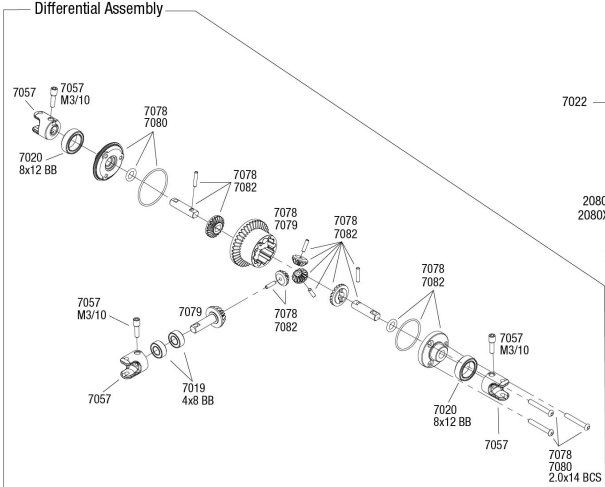

1/16 Slash 4X4 (70054-1) Chassis Assembly Exploded View

0.0 ★★★★★
No rating available