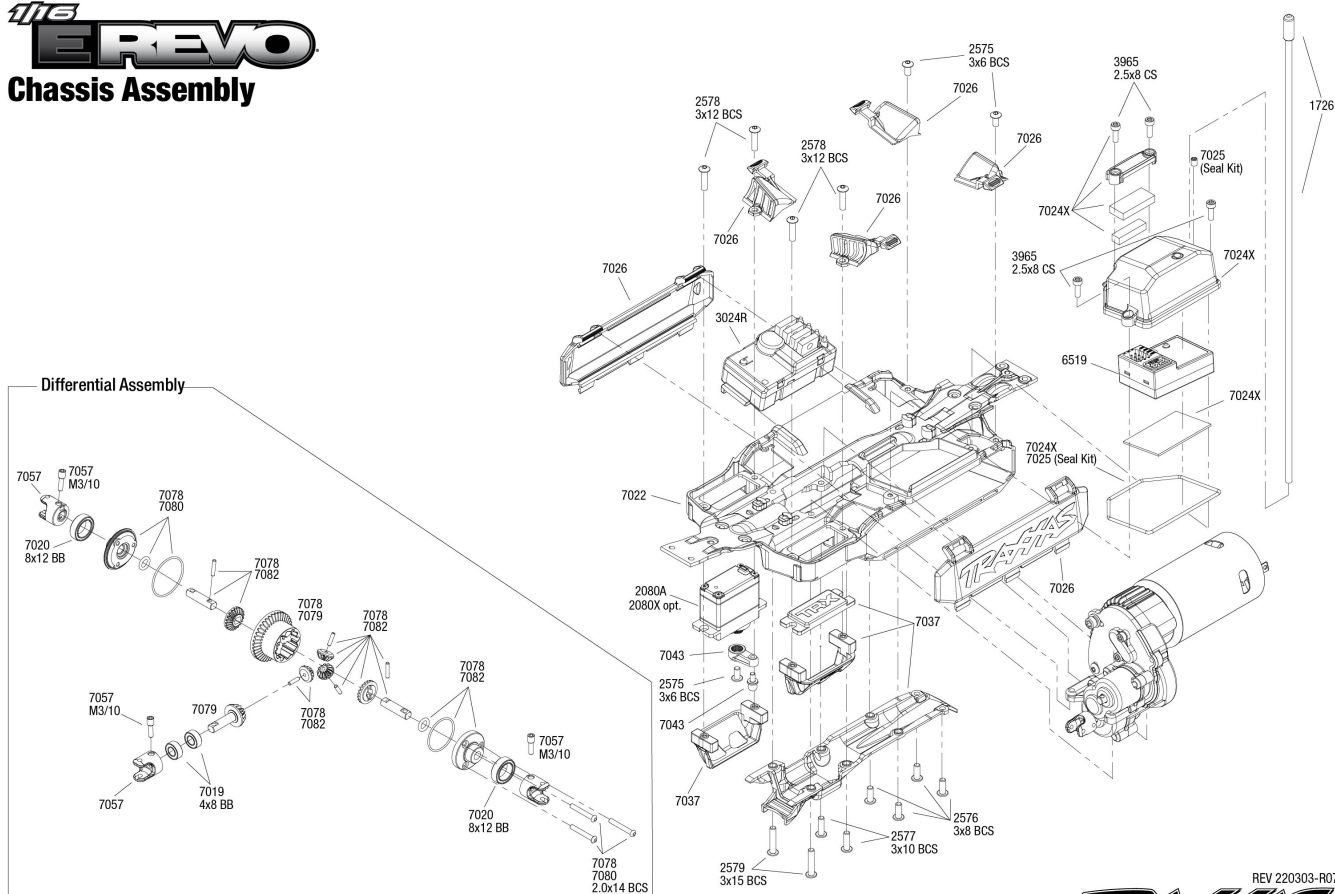

1/16 E-Revo (71054-1) Chassis Assembly Exploded View

0.0 ★★★★★
No rating available