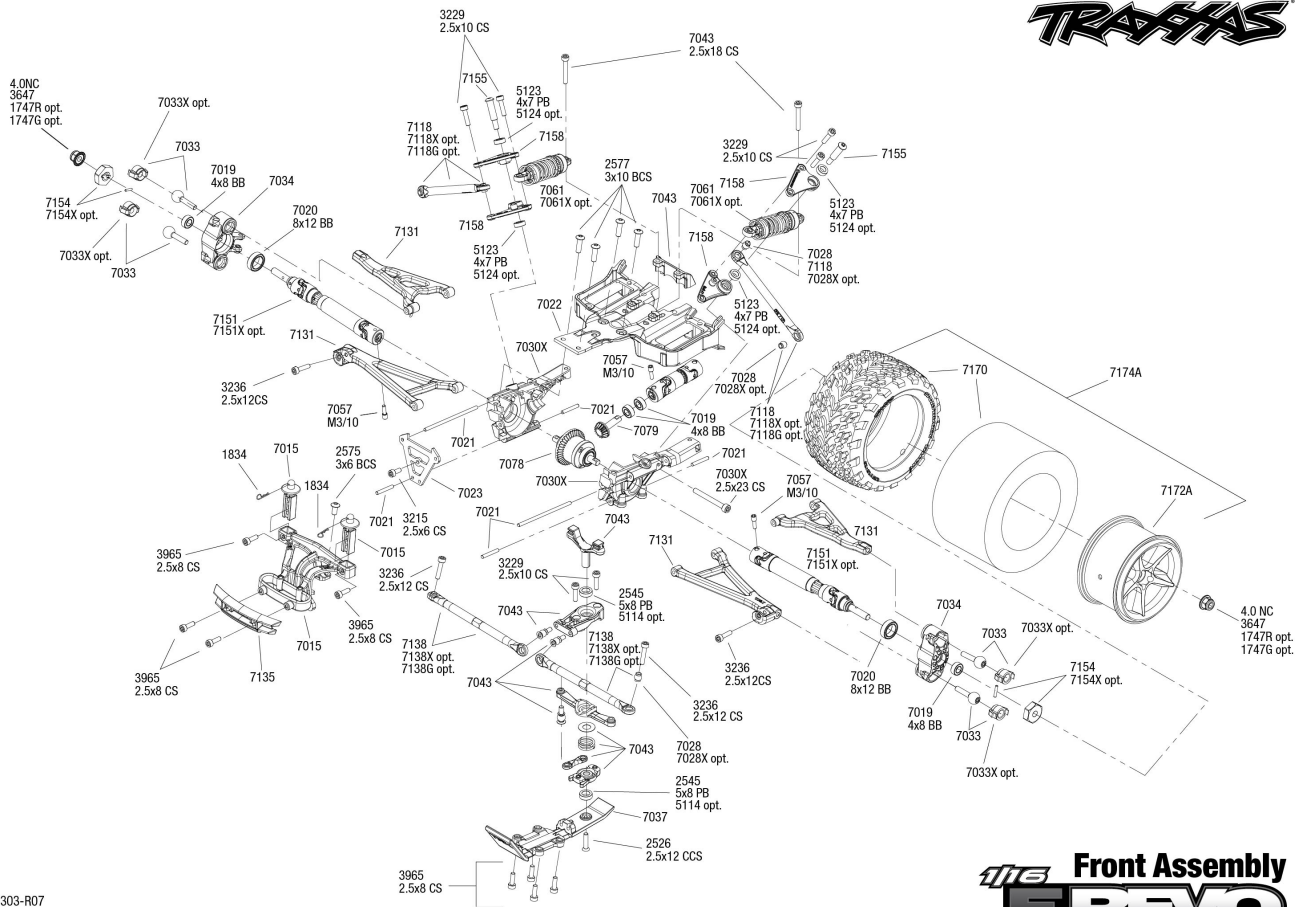

1/16 E-Revo (71054-1) Front Assembly Exploded View

0.0 ★★★★★
No rating available