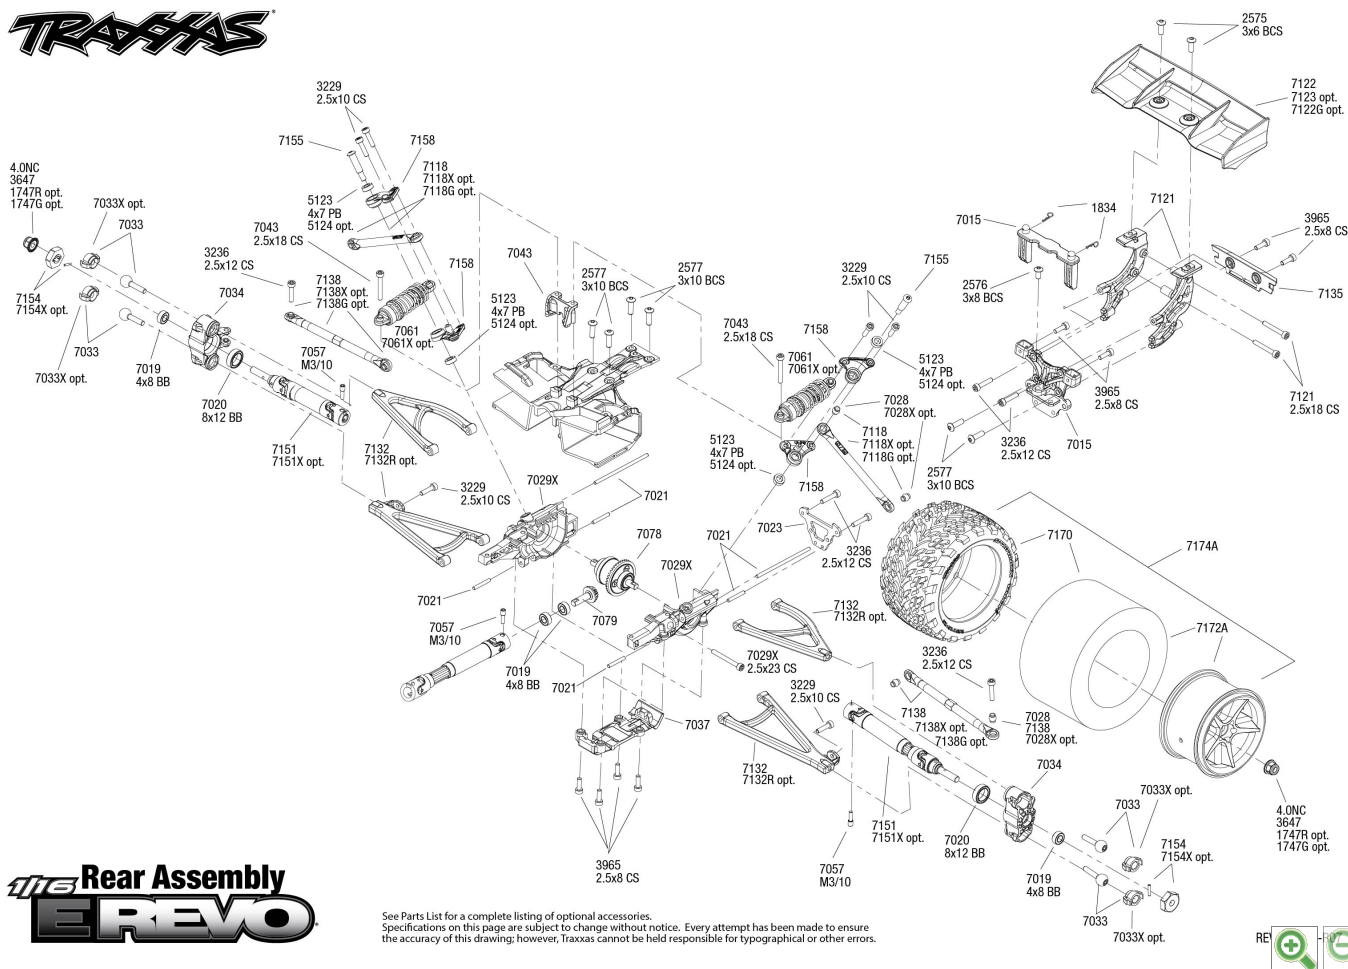

### 1/16 E-Revo (71054-1) Rear Assembly Exploded View

0.0 ★★★★★  
No rating available