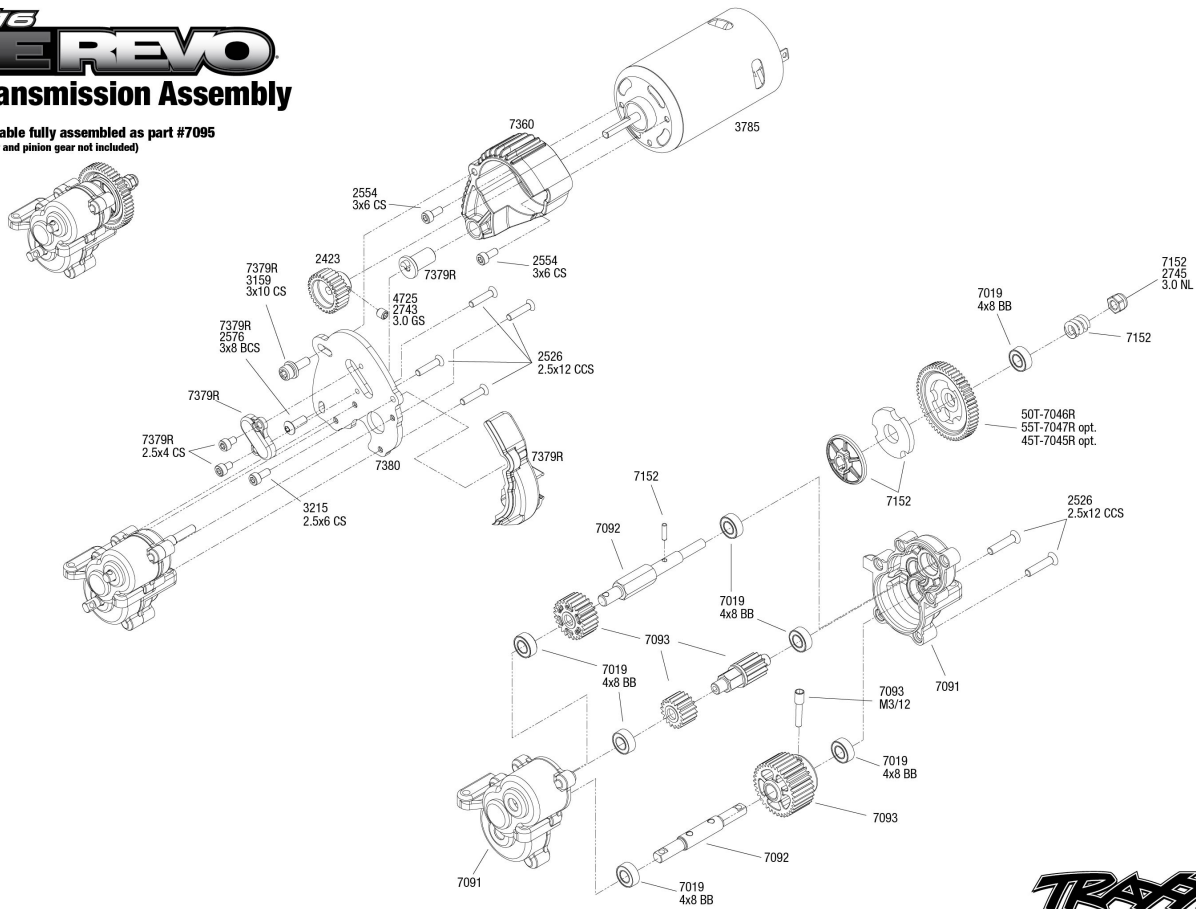

1/16 E-Revo (71054-1) Transmission Assembly Exploded View

Available fully assembled as part #7095
(motor and pinion gear not included)

REV 220303-R07

0.0 ★★★★★
No rating available