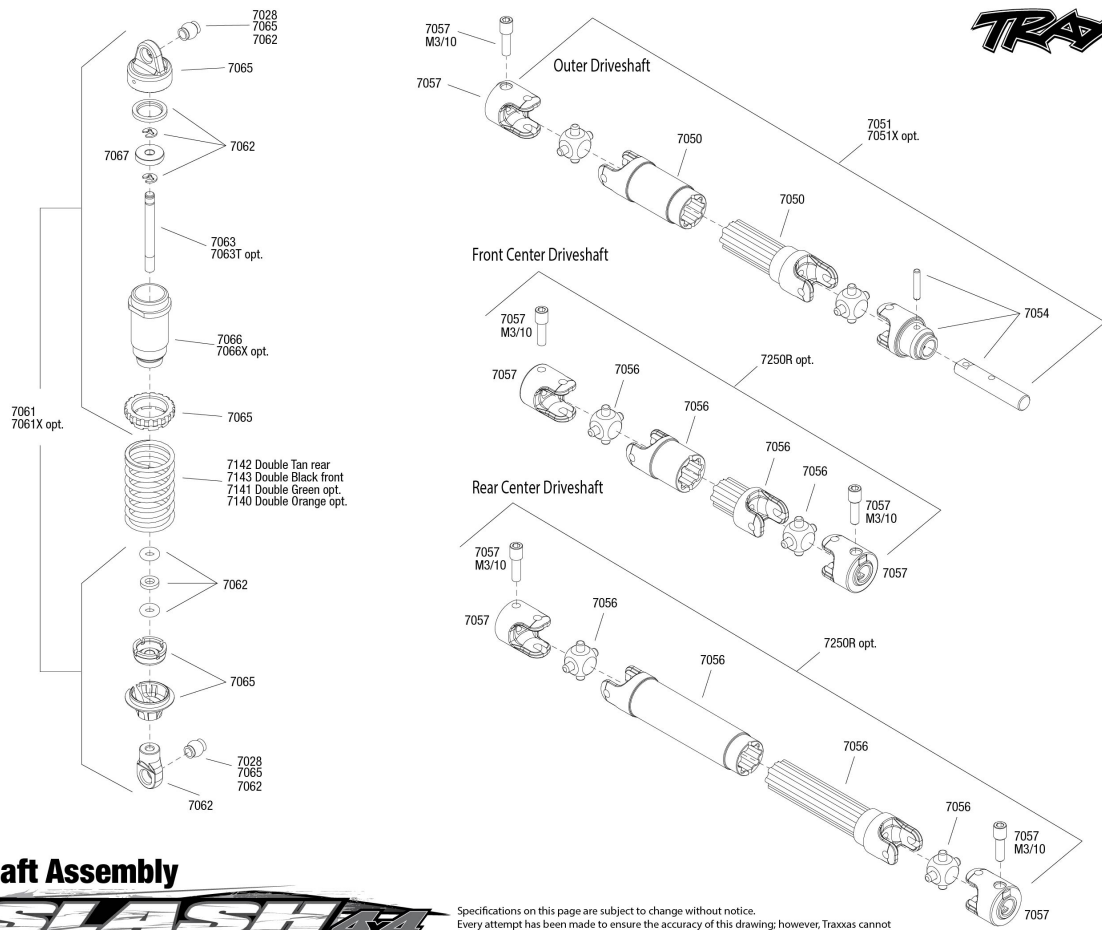

1/16 Slash 4X4 (70054-1) Driveshaft Assembly Exploded View

Driveshaft Assembly

0.0 ★★★★★
No rating available