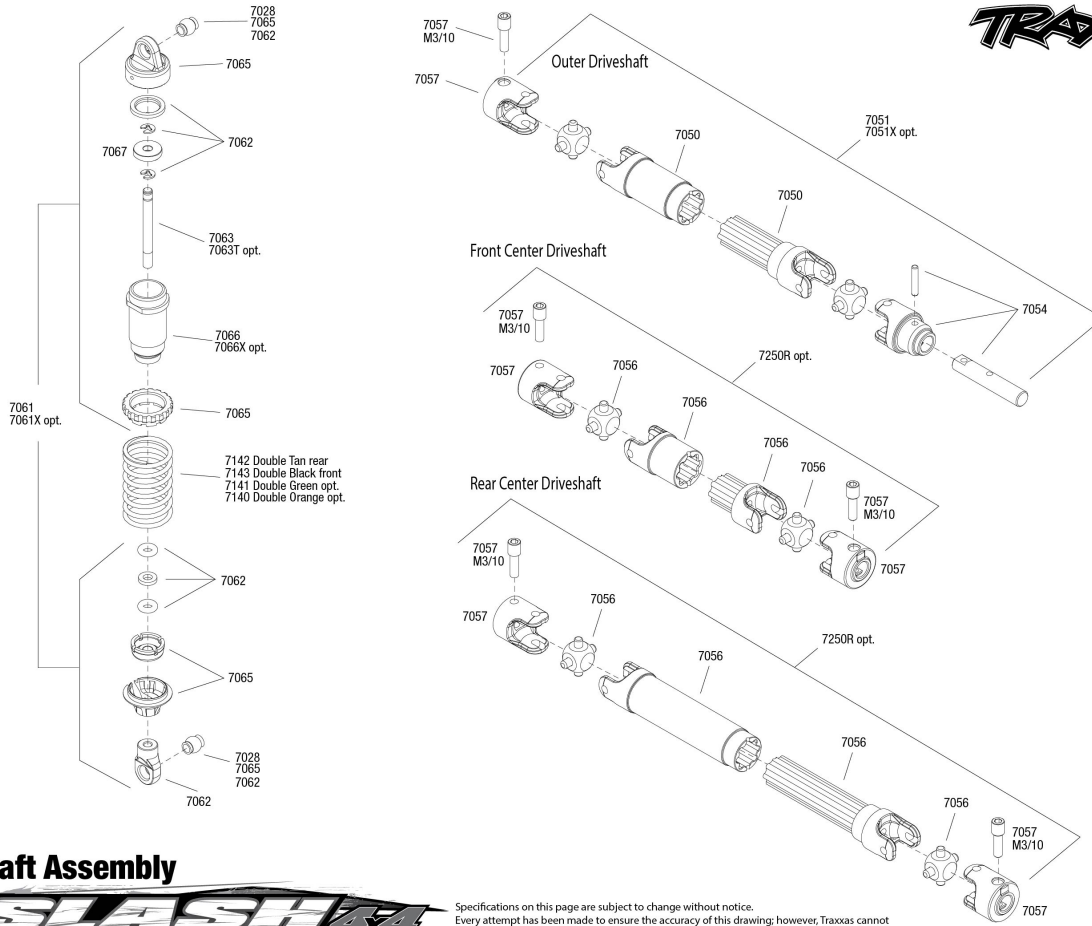

1/16 Slash 4X4 (70054-1) Driveshaft Assembly Exploded View

Driveshaft Assembly

0.0 ★★★★★
No rating available