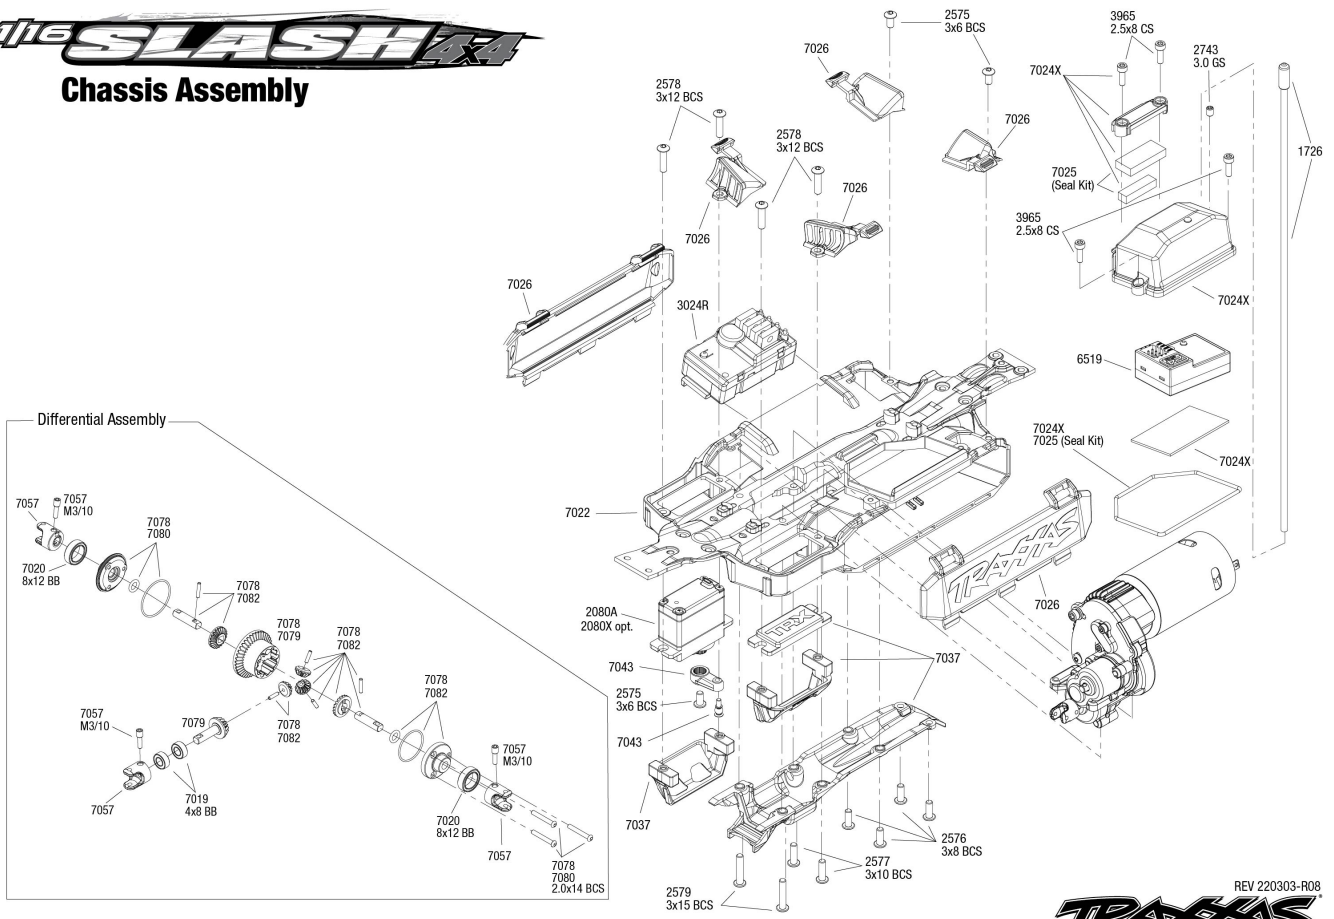

1/16 Slash 4X4 (70054-1) Chassis Assembly Exploded View

0.0 ★★★★★
No rating available