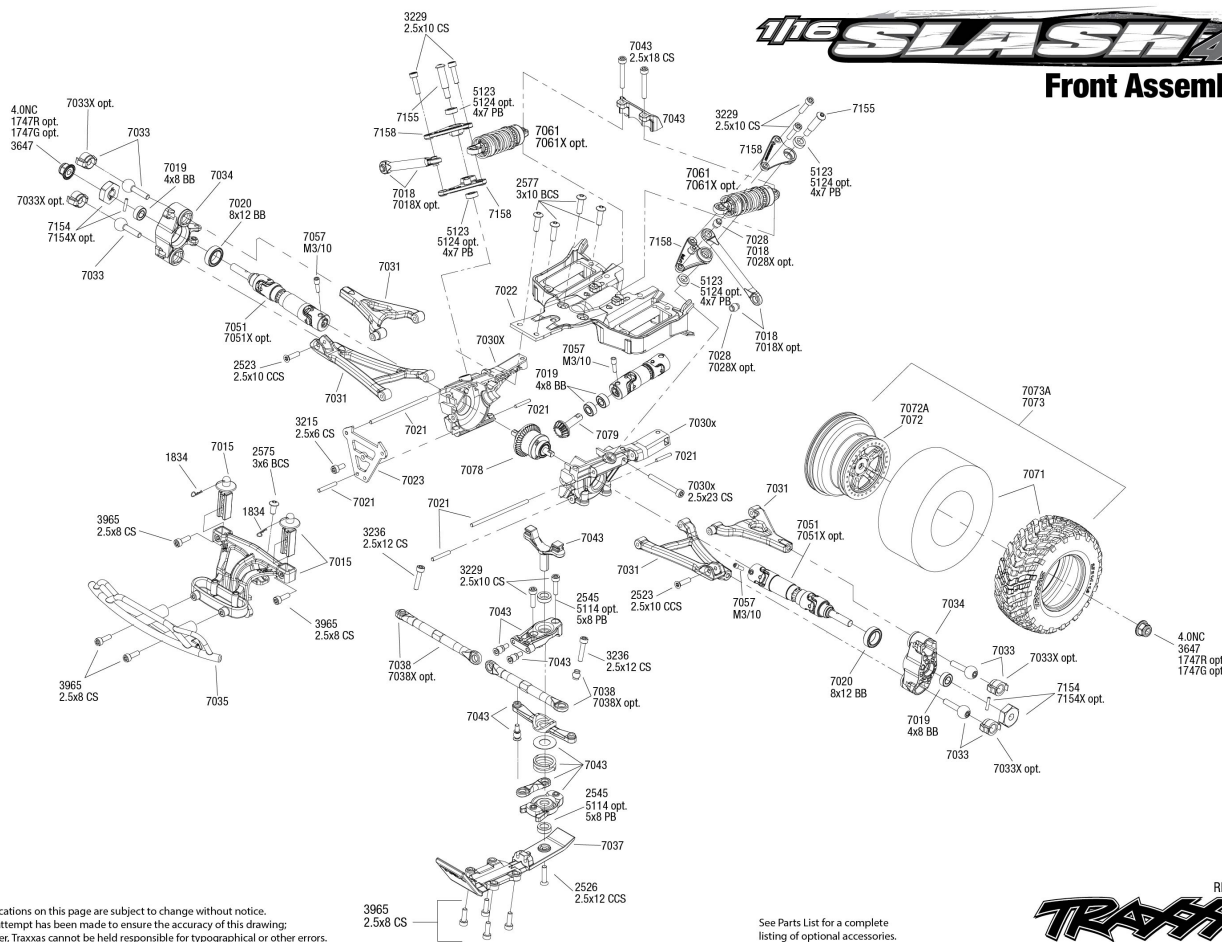

1/16 Slash 4X4 (70054-1) Front Assembly Exploded View

0.0 ★★★★★
No rating available