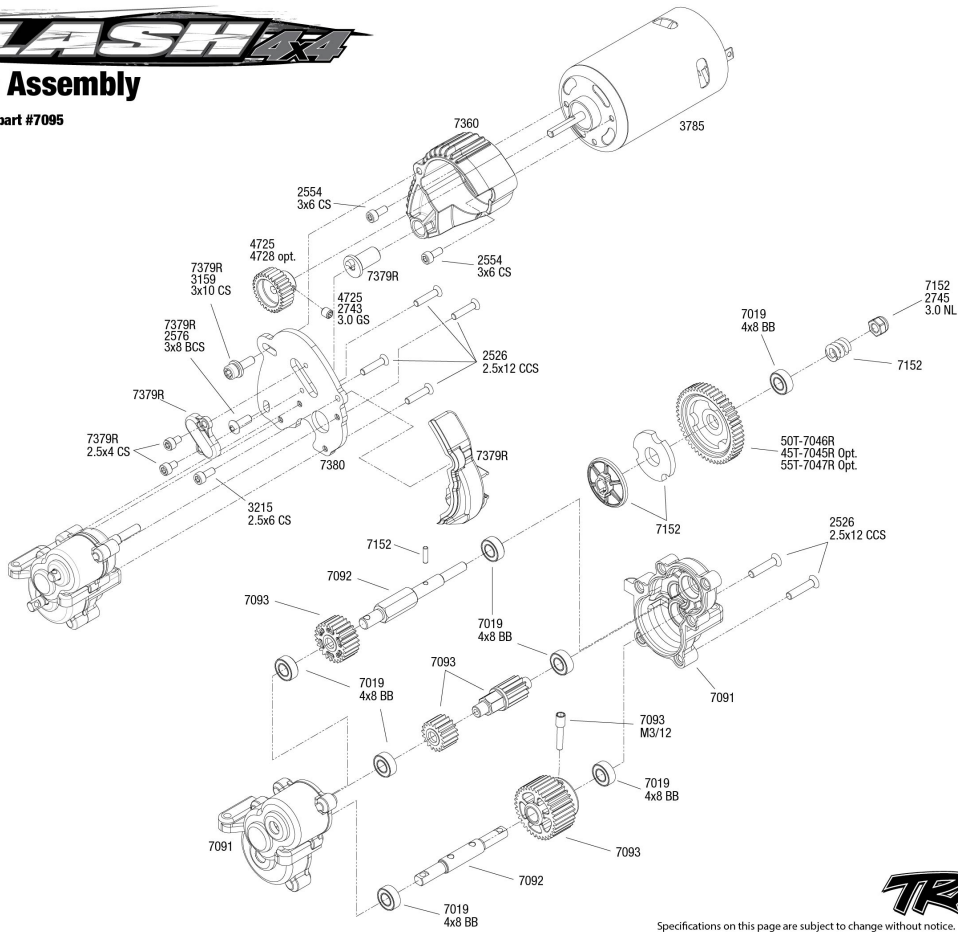

1/16 Slash 4X4 (70054-1) Transmission Assembly Exploded View

Transmission Assembly

Available fully assembled as part #7095
(motor and pinion gear not included)

REV 220303-R08

0.0 ★★★★★
No rating available