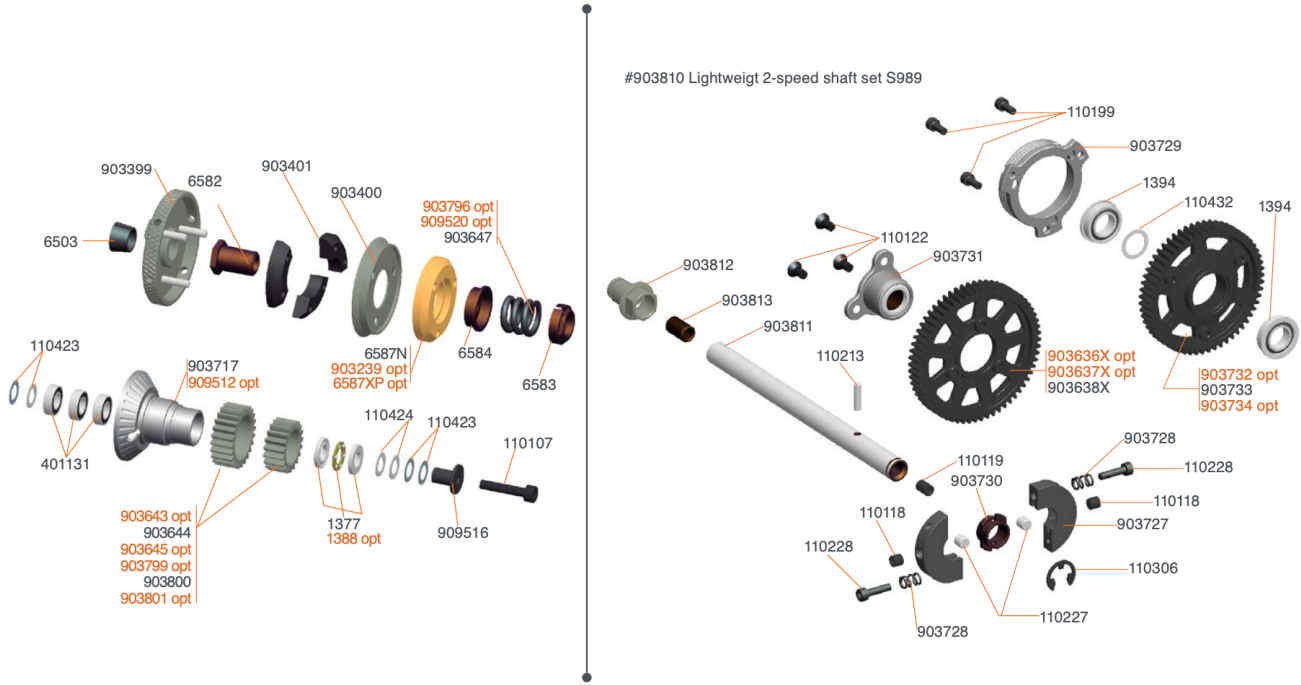

CLUTCH AND GEARBOX EXPLODED VIEW

6587XP	Centax clutch shoe XP	903637X	2-speed gear 62T SL8 XLI V2	903796	Centax spring XX-hard
903239	Centax-2 clutch shoe red	903732	2-speed gear 56T XLI Gen2	903799	Centax gear-pinion alu 18T XLI Gen2
903643	Centax gear-pinion alu 23T XLI	903734	2-speed gear 58T XLI Gen2	903801	Centax gear-pinion alu 20T XLI Gen2
903645	Centax gear-pinion alu 25T XLI	903771	2-speed gear set (6) XLI Gen2		
903646	Centax gear-pinion alu set XLI (6)	903805	Centax gear-pinion alu set XLI Gen2 (6)		
903636X	2-speed gear 61T SL8 XLI V2	909512	Centax II clutch-housing universal		