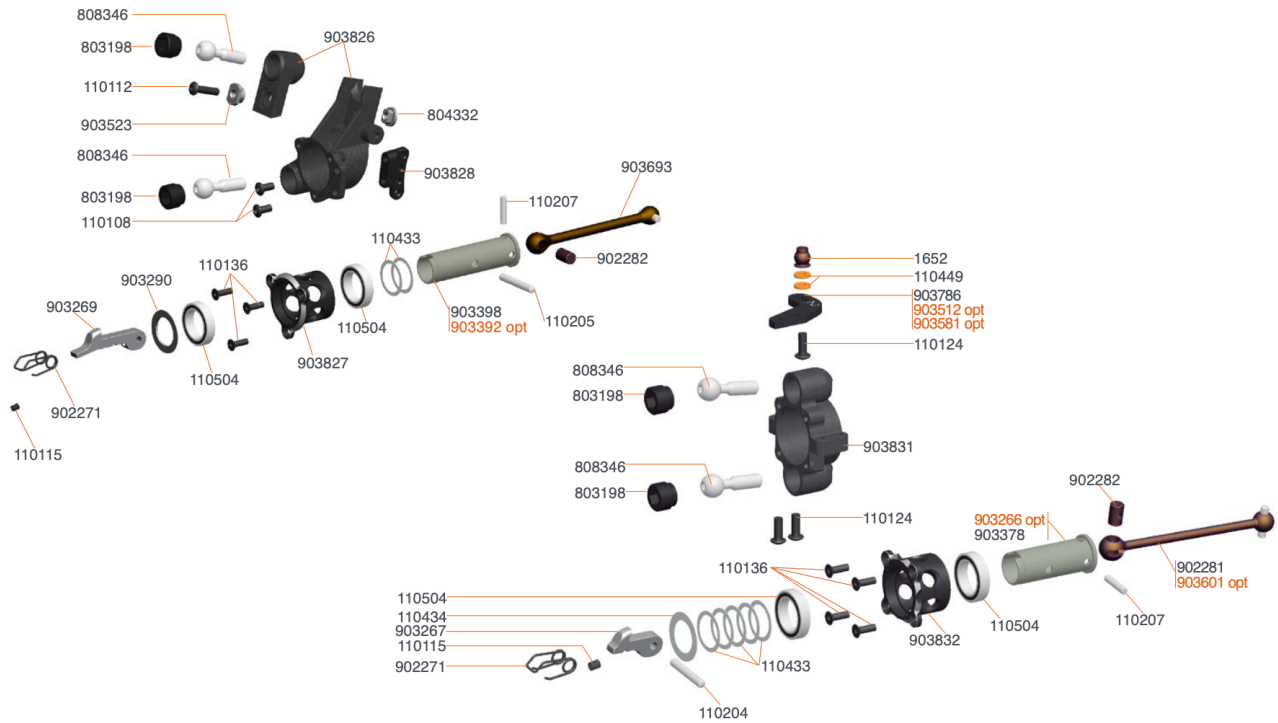

RR UPRIGHTS AND FR STB. EXPLODED VIEW

- 903392 Wheel-axle CVD RR (2)
- 903266 Wheel-axles cvd OS2 FR (2)
- 903512 Steeringblock lever alu (2)
- 903581 Steeringblock lever carbon (2)
- 903601 Driveshaft cvd FR alu (2)