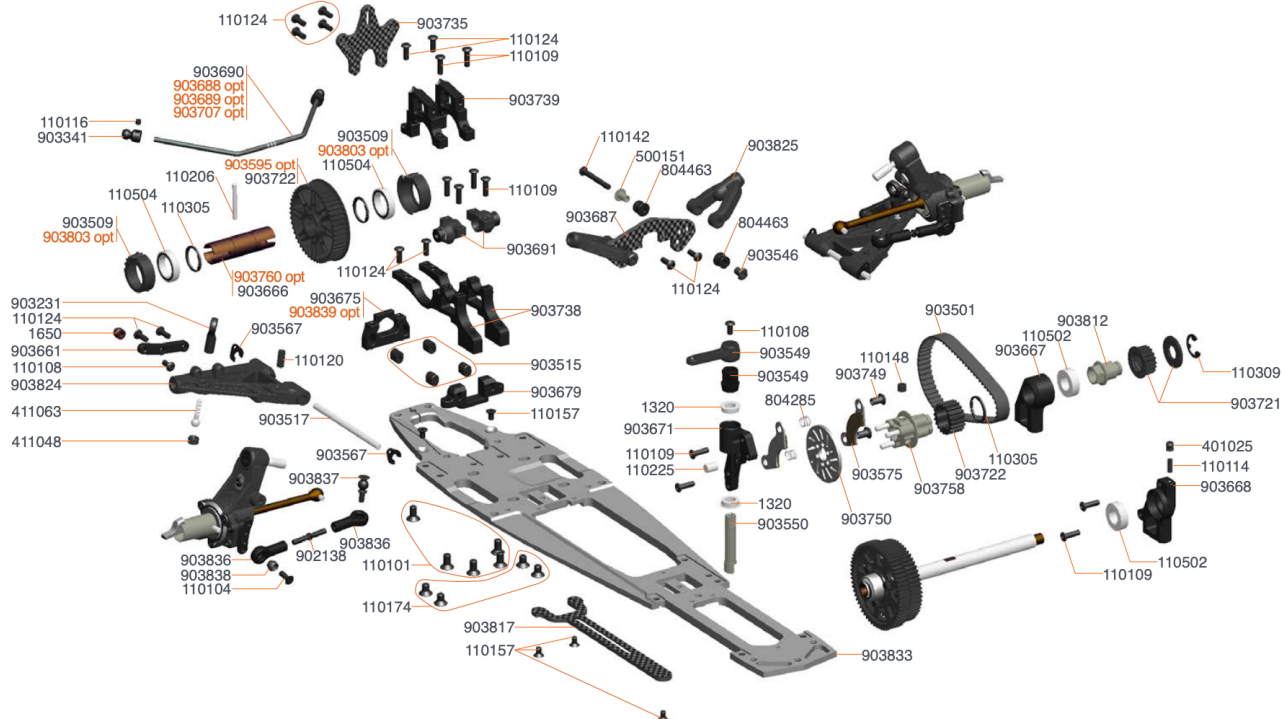

# REAR EXPLODED VIEW

- 903688 Antirroll bar FR/RR soft S988
- 903689 Antirroll bar FR/RR medium S988
- 903707 Antirroll bar FR/RR X-hard S988
- 903759 Chassis weight 14gr brass S989
- 903803 Excenter set rr alu L+R S9XX

- 903839 Rearplate flex S990
- 903840 Weight bridge fr carbon S990
- 903841 Weight bottom brass 32gr S990