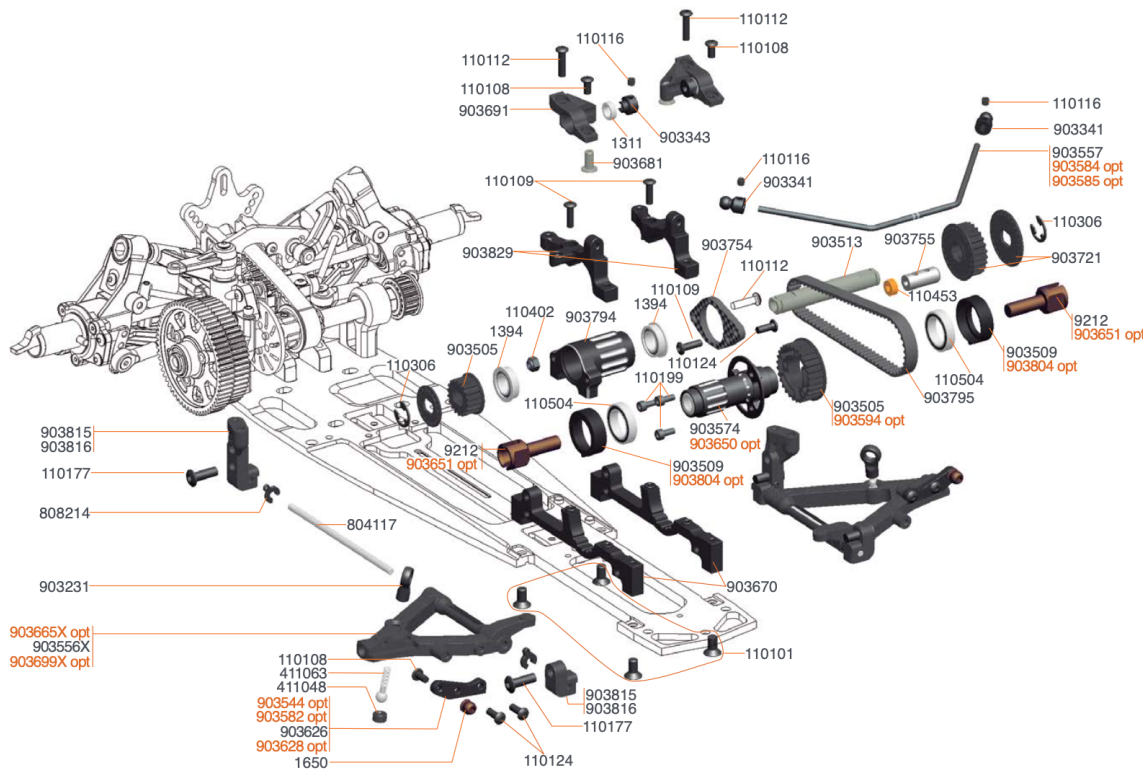

FRONT 1 EXPLODED VIEW

- 903544 Shock extension bracket FR alu (2)
- 903584 Antiroll bar FR soft S989
- 903585 Antiroll bar FR hard S989
- 903582 Shock extension bracket FR carbon (2)

- 903628 Shock extension bracket FR wide carbon (2)
- 903650 Oneway front axle Hard anodized
- 903651 Inner driveshaft adapter light
- 903665X Wishbone FR lw V2 L+R S988

- 903695 Wishbone insert carbon FR lw (2)
- 903699X Wishbone FR lw V2 L+R hard S988