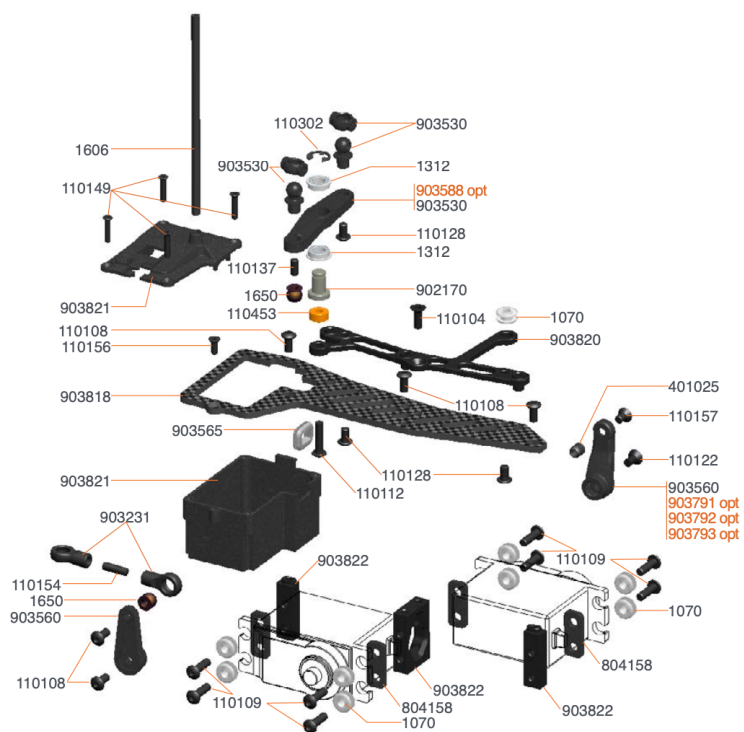

RADIO 1 EXPLODED VIEW

903588 Throttle lever alu
 903791 Servo lever 23T alu
 903792 Servo lever 24T alu
 903793 Servo lever 25T alu