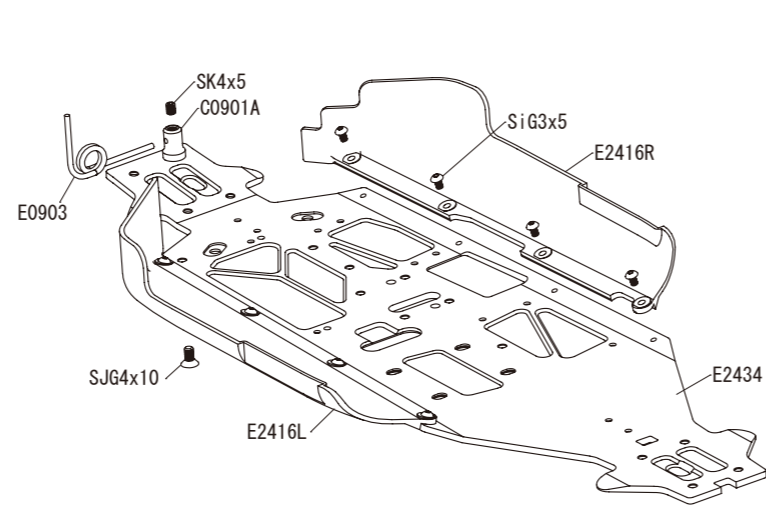

Front Suspension

Option Parts

E0239a	Wheel Hub
E0240a	Wide Offset Wheel Hub (1mm)
E0242	Al. F/R Axle Shaft
E2123	Kingpin Ball (Steel)
E2124	Adjust Nut (Steel)
E2139a	Front Track Wide Adj. Spacer (0.5mm)
E2147a	Front Uplight (1.5)
E2153a	Front Uplight Arm (CFRP)
E2166a	Front Lower Arm Plates CFRP (1.2mm)
E2188	LW Front Lower Arms
E2272	F/R Universal Joint
E2270a	Closed Wheel Nut
E2602	8x16x5 NMB Bearings (2pcs.)
E2602/1	8x16x5 NMB Bearings (10pcs.)

Rear Suspension

Option Parts

E0239a	Wheel Hub
E0240a	Wide Offset Wheel Hub (2mm)
E2178	Rear Link Plates (0)
E2167a	Rear Lower Arm Plate (1.2mm) CFRP
E2189	LW Rear Lower Arms L/R
E2270a	Closed Wheel Nut
E2272	F/R Universal Joint
E2602	8x16x5 NMB Bearings (2pcs.)
E2602/1	8x16x5 NMB Bearings (10pcs.)

Center Bulkhead

E2029 MBX8TR Exploded View

Steering

Option Parts

E2310a	Al. Servo Saver Arm
E2322	Servo Saver Shaft (Alum)
E0835	Titanium Steering Rod 90

Chassis

Fuel Tank

Option Parts

E2713a	One-Piece Engine Mount
E2601a	5x10x4 NMB Bearings (2pcs.)
E2601/1a	5x10x4 NMB Bearings (10pcs.)

Radio Tray

Linkage

Option Parts

B0552	Adj. Servo Horn Al. 23T
B0553	Adj. Servo Horn Al. 25T
E0808a	Titanium Turnbuckle Rods 35mm
E2815a	Al. Servo Horn TH Set
E2817	P2 O-Rings