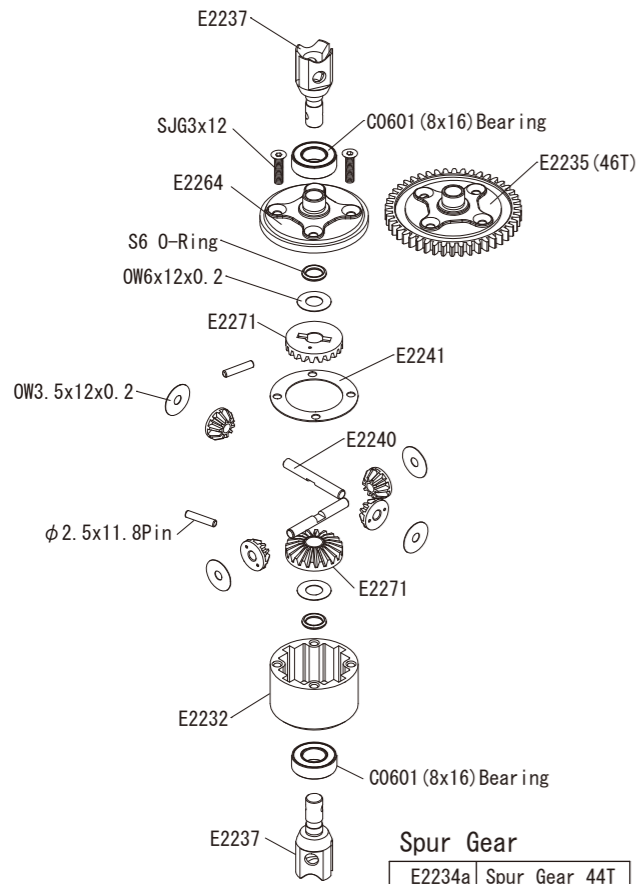

E2029 MBX8TR Exploded View

Front/Rear/Center Gear Differential

Spur Gear

E2234a	Spur Gear 44T
E2267	Spur Gear 45T
●E2235a	Spur Gear 46T
E2250a	Spur Gear 47T
E2236a	Spur Gear 48T

Option Parts

E2602	8x16x5 NMB Bearings (2pcs.)
E2602/1	8x16x5 NMB Bearings (10pcs.)

Front Gearbox

Option Parts

E2230	Center Universal Joint F (82.5)
E2158a	Front Upper Plate (CFRP)
E2603	6x13x5 NMB Bearings (2pcs.)
E2603/1	6x13x5 NMB Bearings (10pcs.)

Front Anti-roll Bar

E2184	φ 2.0
E0175	φ 2.1
●E0163	φ 2.2
E0164	φ 2.3
E0165	φ 2.4
E0166	φ 2.5
E0167	φ 2.6
E2136	φ 2.7
E2137	φ 2.8

Front Suspension

Option Parts

E0239a	Wheel Hub
E0240a	Wide Offset Wheel Hub (1mm)
E0242	Al. F/R Axle Shaft
E2123	Kingpin Ball (Steel)
E2124	Adjust Nut (Steel)
E2139a	Front Track Wide Adj. Spacer (0.5mm)
E2147a	Front Uplight (1.5)
E2153a	Front Uplight Arm (CFRP)
E2166a	Front Lower Arm Plates CFRP (1.2mm)
E2188	LW Front Lower Arms
E2272	F/R Universal Joint
E2270a	Closed Wheel Nut
E2602	8x16x5 NMB Bearings (2pcs.)
E2602/1	8x16x5 NMB Bearings (10pcs.)

E2713a	One-Piece Engine Mount
E2601a	5x10x4 NMB Bearings (2pcs.)
E2601/1a	5x10x4 NMB Bearings (10pcs.)

Radio Tray

Linkage

Option Parts

B0552	Adj. Servo Horn Al. 23T
B0553	Adj. Servo Horn Al. 25T
E0808a	Titanium Turnbuckle Rods 35mm
E2815a	Al. Servo Horn TH Set
E2817	P2 O-Rings