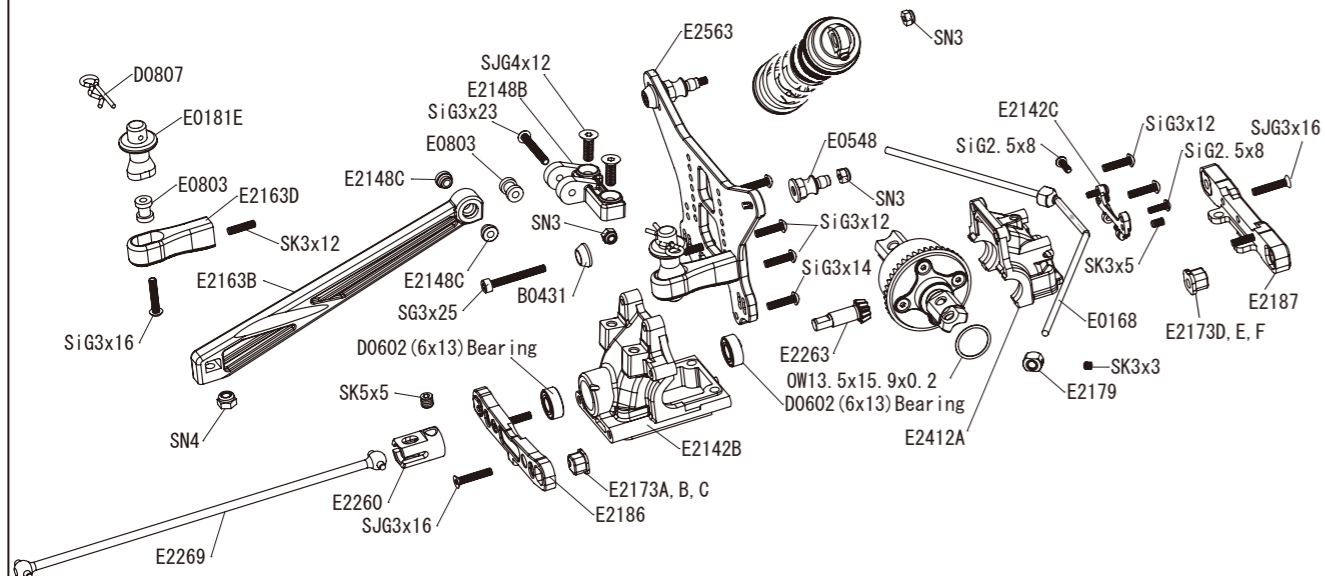

Rear Gearbox