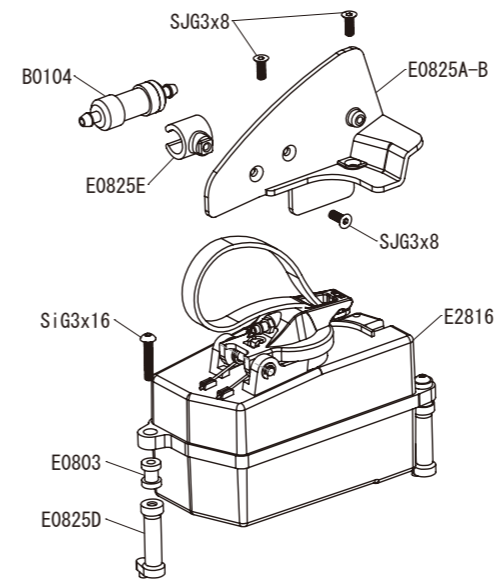

Rear Suspension

Option Parts

E0239a	Wheel Hub
E0240a	Wide Offset Wheel Hub (2mm)
E2178	Rear Link Plates (0)
E2167a	Rear Lower Arm Plate (1.2mm) CFRP
E2189	LW Rear Lower Arms L/R
E2270a	Closed Wheel Nut
E2272	F/R Universal Joint
E2602	8x16x5 NMB Bearings (2pcs.)
E2602/1	8x16x5 NMB Bearings (10pcs.)

Center Bulkhead

E2029 MBX8TR Exploded View

Steering

Option Parts

E2310a	Al. Servo Saver Arm
E2322	Servo Saver Shaft (Alum)
E0835	Titanium Steering Rod 90

Chassis

Fuel Tank

Option Parts

E2713a	One-Piece Engine Mount
E2601a	5x10x4 NMB Bearings (2pcs.)
E2601/1a	5x10x4 NMB Bearings (10pcs.)

Radio Tray

Linkage

Option Parts

B0552	Adj. Servo Horn Al. 23T
B0553	Adj. Servo Horn Al. 25T
E0808a	Titanium Turnbuckle Rods 35mm
E2815a	Al. Servo Horn TH Set
E2817	P2 O-Rings

Clutch

Clutch Spring

E2720	∅0.9
●E2721	∅0.95
E2722	∅1.0

Front/Rear Shock

Shock Piston

E2534a	Shock Piston (∅1.35/5H)
●E2569a	Shock Piston (∅1.3/6H)
E2535a	Shock Piston (∅1.2/8H)

Front Spring

E0571	∅1.5 L75/8.25T
E0572	∅1.5 L75/8.0T
E0573	∅1.5 L75/7.75T
●E0574	∅1.5 L75/7.5T
E0581	∅1.5 L75/8.5T
E0551	∅1.6 L75/9.5T
E0552	∅1.6 L75/9.25T
E0553	∅1.6 L75/9.0T
E0558	∅1.6 L75/10.25T
E0559	∅1.6 L75/10.0T
E0560	∅1.6 L75/9.75T