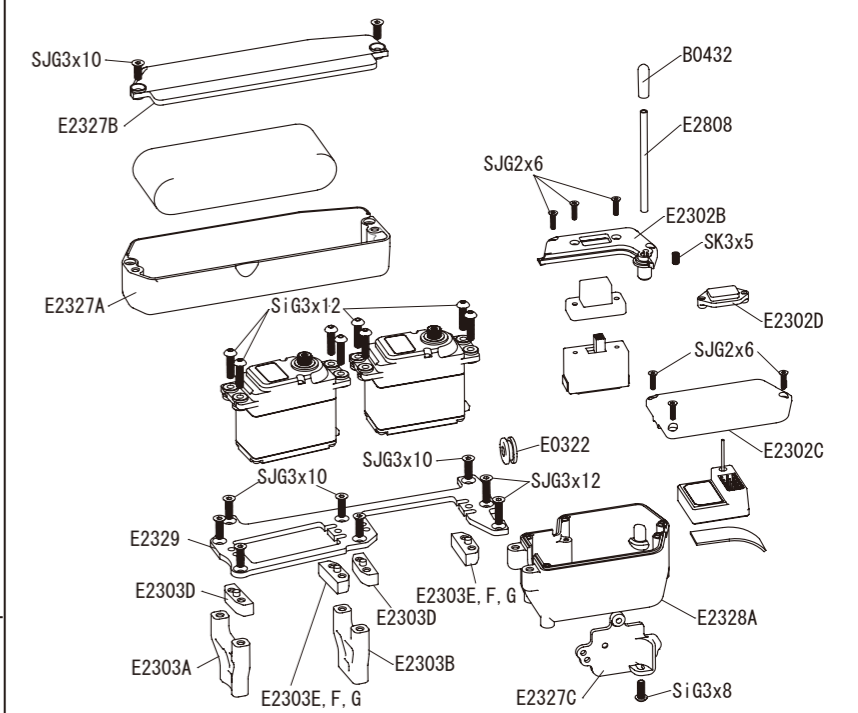

Rear Suspension

Option Parts

E0239a	Wheel Hub
E0240a	Wide Offset Wheel Hub (2mm)
E2178	Rear Link Plates (0)
E2167a	Rear Lower Arm Plate (1.2mm) CFRP
E2189	LW Rear Lower Arms L/R
E2270a	Closed Wheel Nut
E2272	F/R Universal Joint
E2602	8x16x5 NMB Bearings (2pcs.)
E2602/1	8x16x5 NMB Bearings (10pcs.)

Center Bulkhead

E2029 MBX8TR Exploded View

Steering

Option Parts

E2310a	Al. Servo Saver Arm
E2322	Servo Saver Shaft (Alum)
E0835	Titanium Steering Rod 90

Chassis

Fuel Tank

Option Parts

E2713a	One-Piece Engine Mount
E2601a	5x10x4 NMB Bearings (2pcs.)
E2601/1a	5x10x4 NMB Bearings (10pcs.)

Radio Tray

Linkage

Option Parts

B0552	Adj. Servo Horn Al. 23T
B0553	Adj. Servo Horn Al. 25T
E0808a	Titanium Turnbuckle Rods 35mm
E2815a	Al. Servo Horn TH Set
E2817	P2 O-Rings