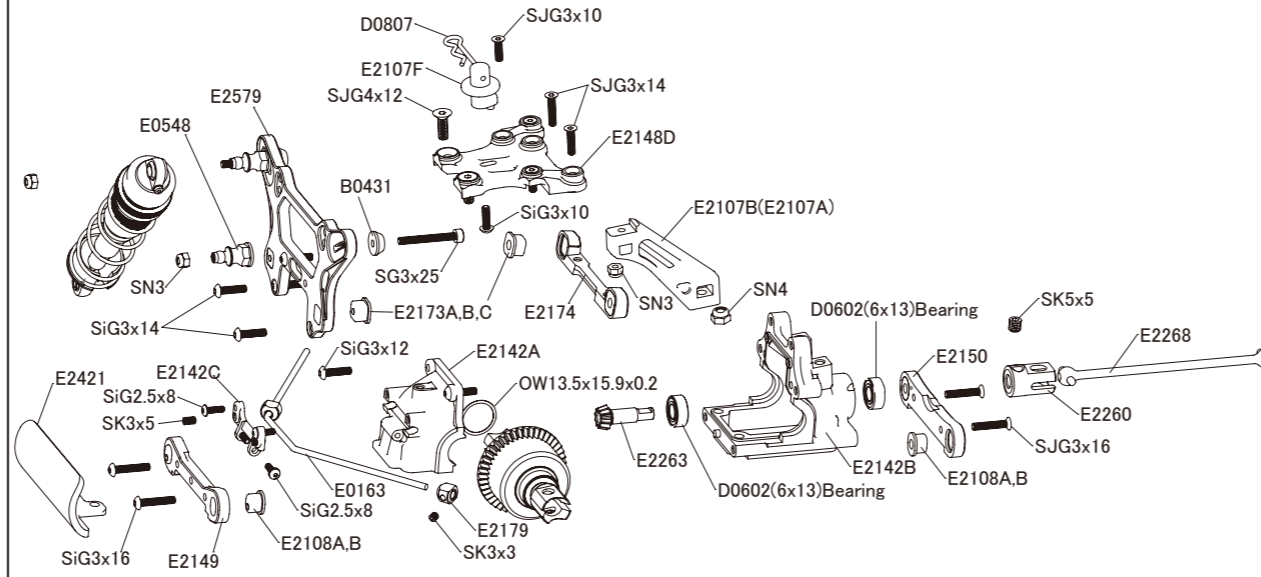

Front Gearbox

Option Parts

E2230	Center Universal Joint F (82.5)
E2158a	Front Upper Plate (CFRP)
E2603	6x13x5 NMB Bearings (2pcs.)
E2603/1	6x13x5 NMB Bearings (10pcs.)

Front Anti-roll Bar

E2184	φ 2.0
E0175	φ 2.1
●E0163	φ 2.2
E0164	φ 2.3
E0165	φ 2.4
E0166	φ 2.5
E0167	φ 2.6
E2136	φ 2.7
E2137	φ 2.8

Front Suspension

Option Parts

E0239a	Wheel Hub
E0240a	Wide Offset Wheel Hub (1mm)
E0242	Al. F/R Axle Shaft
E2123	Kingpin Ball (Steel)
E2124	Adjust Nut (Steel)
E2139a	Front Track Wide Adj. Spacer (0.5mm)
E2147a	Front Uplight (1.5)
E2153a	Front Uplight Arm (CFRP)
E2166a	Front Lower Arm Plates CFRP (1.2mm)
E2188	LW Front Lower Arms
E2272	F/R Universal Joint
E2270a	Closed Wheel Nut
E2602	8x16x5 NMB Bearings (2pcs.)
E2602/1	8x16x5 NMB Bearings (10pcs.)

E2713a	One-Piece Engine Mount
E2601a	5x10x4 NMB Bearings (2pcs.)
E2601/1a	5x10x4 NMB Bearings (10pcs.)

Radio Tray

Linkage

Option Parts

B0552	Adj. Servo Horn Al. 23T
B0553	Adj. Servo Horn Al. 25T
E0808a	Titanium Turnbuckle Rods 35mm
E2815a	Al. Servo Horn TH Set
E2817	P2 O-Rings

Rear Spring

E0575	∅1.5 L86/8.5T
E0576	∅1.5 L86/8.25T
E0577	∅1.5 L86/8.0T
E0578	∅1.5 L86/7.75T
E0582	∅1.5 L86/8.75T
E0561	∅1.6 L86/11.25T
E0562	∅1.6 L86/11.0T
E0563	∅1.6 L86/10.75T
E0554	∅1.6 L86/10.5T
E0555	∅1.6 L86/10.25T
E0556	∅1.6 L86/10.0T
E0568	∅1.6 L86/9.75T
E0569	∅1.6 L86/9.5T
●E2581	∅1.6 L86/9.0T