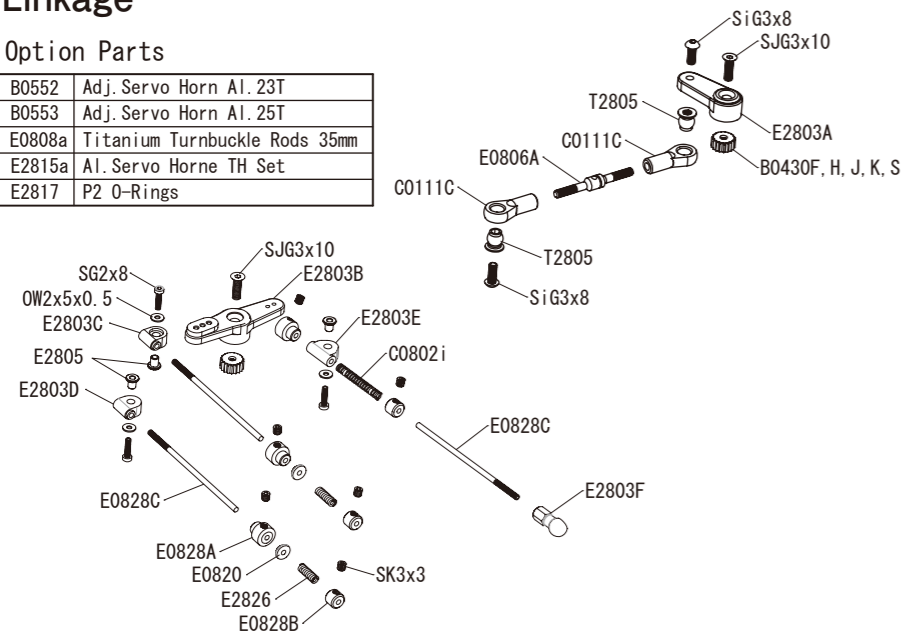

Rear Suspension

Option Parts

E0239a	Wheel Hub
E0240a	Wide Offset Wheel Hub (2mm)
E2178	Rear Link Plates (0)
E2167a	Rear Lower Arm Plate (1.2mm) CFRP
E2189	LW Rear Lower Arms L/R
E2270a	Closed Wheel Nut
E2272	F/R Universal Joint
E2602	8x16x5 NMB Bearings (2pcs.)
E2602/1	8x16x5 NMB Bearings (10pcs.)

Center Bulkhead

E2029 MBX8TR Exploded View

Steering

Option Parts

E2310a	Al. Servo Saver Arm
E2322	Servo Saver Shaft (Alum)
E0835	Titanium Steering Rod 90

Chassis

Fuel Tank

Option Parts

E2713a	One-Piece Engine Mount
E2601a	5x10x4 NMB Bearings (2pcs.)
E2601/1a	5x10x4 NMB Bearings (10pcs.)

Radio Tray

Linkage

Option Parts

B0552	Adj. Servo Horn Al. 23T
B0553	Adj. Servo Horn Al. 25T
E0808a	Titanium Turnbuckle Rods 35mm
E2815a	Al. Servo Horn TH Set
E2817	P2 O-Rings

Clutch

Clutch Spring

E2720	∅0.9
●E2721	∅0.95
E2722	∅1.0

Front/Rear Shock

Shock Piston

E2534a	Shock Piston (∅1.35/5H)
●E2569a	Shock Piston (∅1.3/6H)
E2535a	Shock Piston (∅1.2/8H)

Front Spring

E0571	∅1.5 L75/8.25T
E0572	∅1.5 L75/8.0T
E0573	∅1.5 L75/7.75T
●E0574	∅1.5 L75/7.5T
E0581	∅1.5 L75/8.5T
E0551	∅1.6 L75/9.5T
E0552	∅1.6 L75/9.25T
E0553	∅1.6 L75/9.0T
E0558	∅1.6 L75/10.25T
E0559	∅1.6 L75/10.0T
E0560	∅1.6 L75/9.75T