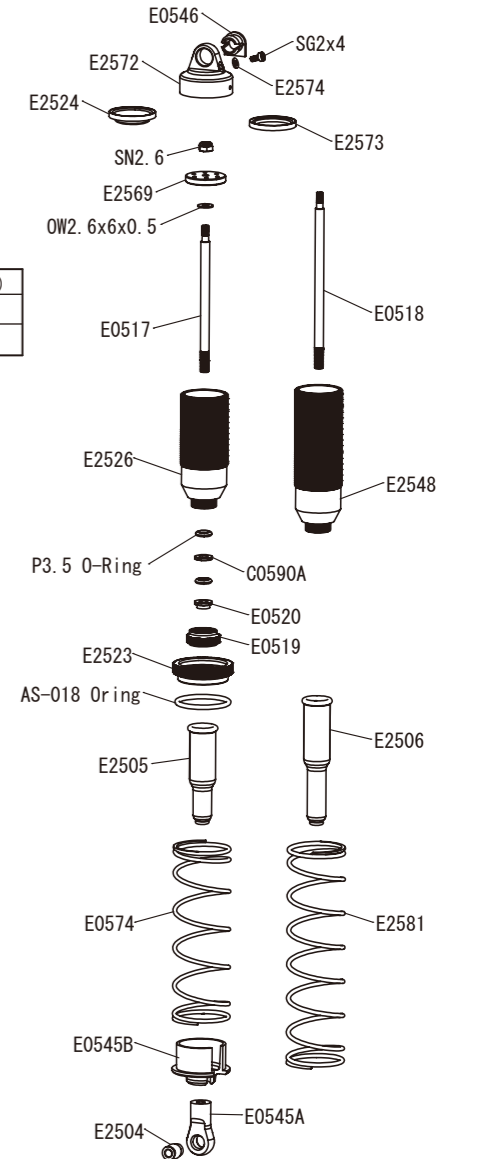

Rear Suspension

Option Parts

E0239a	Wheel Hub
E0240a	Wide Offset Wheel Hub (2mm)
E2178	Rear Link Plates (0)
E2167a	Rear Lower Arm Plate (1.2mm) CFRP
E2189	LW Rear Lower Arms L/R
E2270a	Closed Wheel Nut
E2272	F/R Universal Joint
E2602	8x16x5 NMB Bearings (2pcs.)
E2602/1	8x16x5 NMB Bearings (10pcs.)

E2713a	One-Piece Engine Mount
E2601a	5x10x4 NMB Bearings (2pcs.)
E2601/1a	5x10x4 NMB Bearings (10pcs.)

Radio Tray

Linkage

Option Parts

B0552	Adj. Servo Horn Al. 23T
B0553	Adj. Servo Horn Al. 25T
E0808a	Titanium Turnbuckle Rods 35mm
E2815a	Al. Servo Horn TH Set
E2817	P2 O-Rings

Clutch

Clutch Spring

E2720	∅0.9
●E2721	∅0.95
E2722	∅1.0

Front/Rear Shock

Shock Piston

E2534a	Shock Piston (∅1.35/5H)
●E2569a	Shock Piston (∅1.3/6H)
E2535a	Shock Piston (∅1.2/8H)

Front Spring

E0571	∅1.5 L75/8.25T
E0572	∅1.5 L75/8.0T
E0573	∅1.5 L75/7.75T
●E0574	∅1.5 L75/7.5T
E0581	∅1.5 L75/8.5T
E0551	∅1.6 L75/9.5T
E0552	∅1.6 L75/9.25T
E0553	∅1.6 L75/9.0T
E0558	∅1.6 L75/10.25T
E0559	∅1.6 L75/10.0T
E0560	∅1.6 L75/9.75T

Rear Spring

E0575	∅1.5 L86/8.5T
E0576	∅1.5 L86/8.25T
E0577	∅1.5 L86/8.0T
E0578	∅1.5 L86/7.75T
E0582	∅1.5 L86/8.75T
E0561	∅1.6 L86/11.25T
E0562	∅1.6 L86/11.0T
E0563	∅1.6 L86/10.75T
E0554	∅1.6 L86/10.5T
E0555	∅1.6 L86/10.25T
E0556	∅1.6 L86/10.0T
E0568	∅1.6 L86/9.75T
E0569	∅1.6 L86/9.5T
●E2581	∅1.6 L86/9.0T