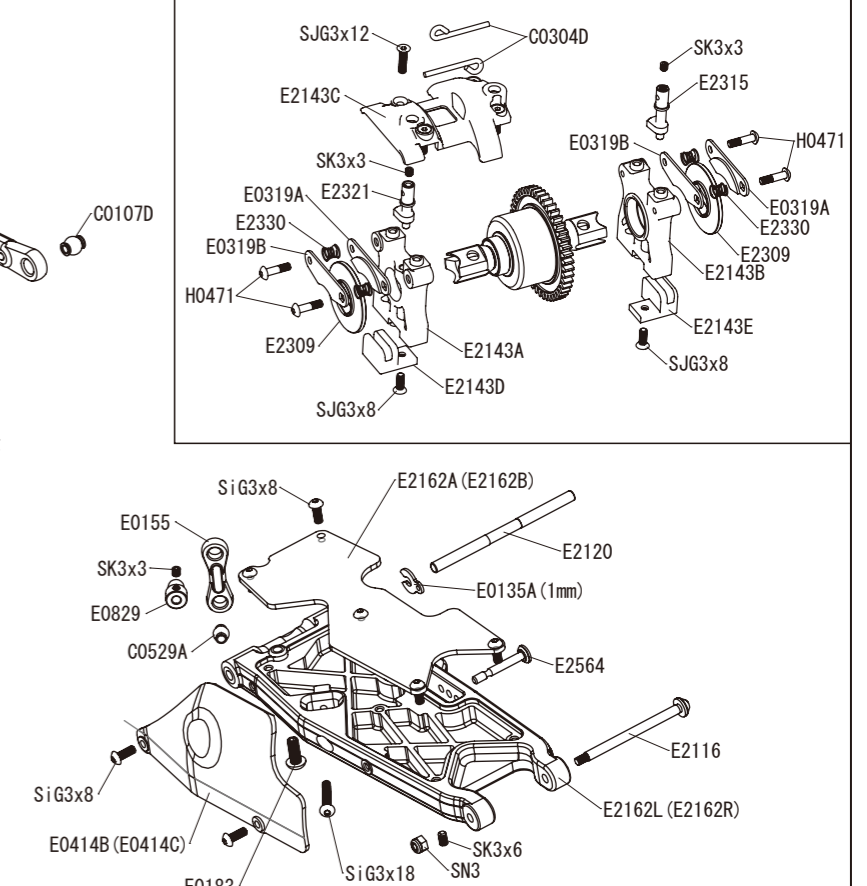

Center Bulkhead