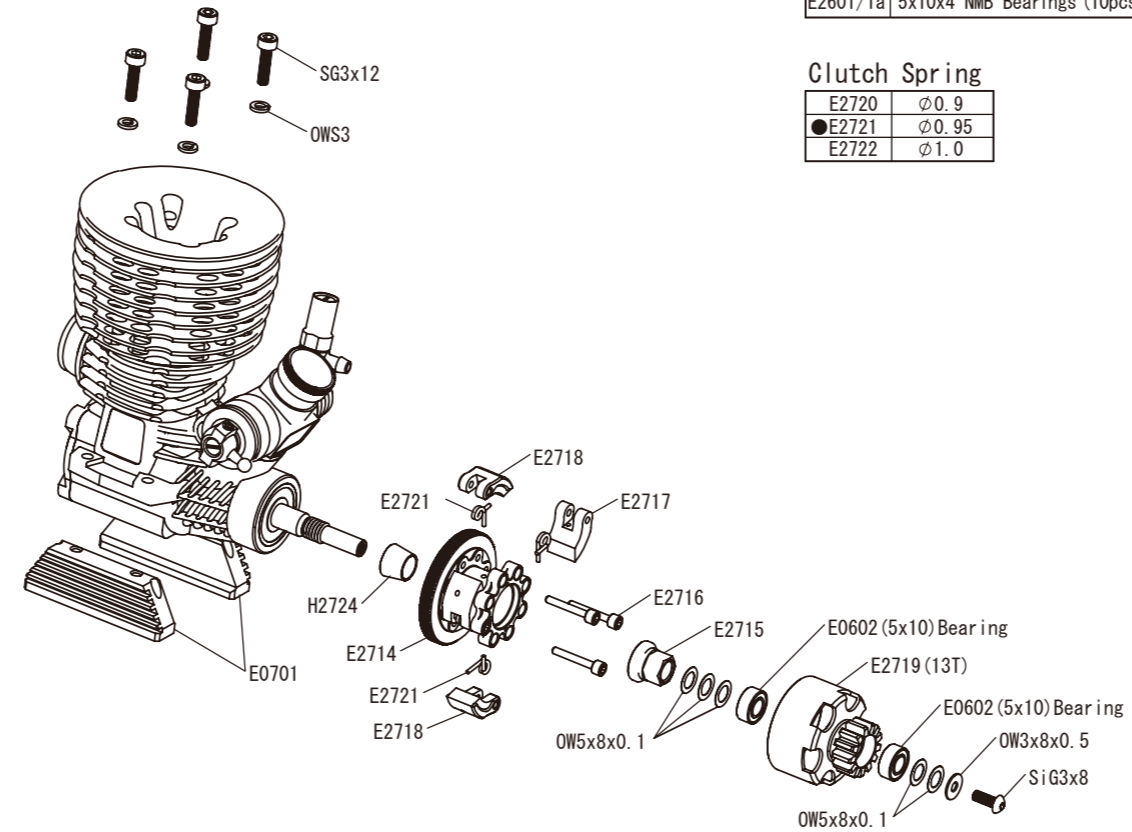

Rear Suspension

Option Parts

E0239a	Wheel Hub
E0240a	Wide Offset Wheel Hub (2mm)
E2178	Rear Link Plates (0)
E2167a	Rear Lower Arm Plate (1.2mm) CFRP
E2189	LW Rear Lower Arms L/R
E2270a	Closed Wheel Nut
E2272	F/R Universal Joint
E2602	8x16x5 NMB Bearings (2pcs.)
E2602/1	8x16x5 NMB Bearings (10pcs.)

E2713a	One-Piece Engine Mount
E2601a	5x10x4 NMB Bearings (2pcs.)
E2601/1a	5x10x4 NMB Bearings (10pcs.)

Radio Tray

Linkage

Option Parts

B0552	Adj. Servo Horn Al. 23T
B0553	Adj. Servo Horn Al. 25T
E0808a	Titanium Turnbuckle Rods 35mm
E2815a	Al. Servo Horn TH Set
E2817	P2 O-Rings

Clutch

Clutch Spring

E2720	∅0.9
●E2721	∅0.95
E2722	∅1.0

Front/Rear Shock

Shock Piston

E2534a	Shock Piston (∅1.35/5H)
●E2569a	Shock Piston (∅1.3/6H)
E2535a	Shock Piston (∅1.2/8H)

Front Spring

E0571	∅1.5 L75/8.25T
E0572	∅1.5 L75/8.0T
E0573	∅1.5 L75/7.75T
●E0574	∅1.5 L75/7.5T
E0581	∅1.5 L75/8.5T
E0551	∅1.6 L75/9.5T
E0552	∅1.6 L75/9.25T
E0553	∅1.6 L75/9.0T
E0558	∅1.6 L75/10.25T
E0559	∅1.6 L75/10.0T
E0560	∅1.6 L75/9.75T

Rear Spring

E0575	∅1.5 L86/8.5T
E0576	∅1.5 L86/8.25T
E0577	∅1.5 L86/8.0T
E0578	∅1.5 L86/7.75T
E0582	∅1.5 L86/8.75T
E0561	∅1.6 L86/11.25T
E0562	∅1.6 L86/11.0T
E0563	∅1.6 L86/10.75T
E0554	∅1.6 L86/10.5T
E0555	∅1.6 L86/10.25T
E0556	∅1.6 L86/10.0T
E0568	∅1.6 L86/9.75T
E0569	∅1.6 L86/9.5T
●E2581	∅1.6 L86/9.0T