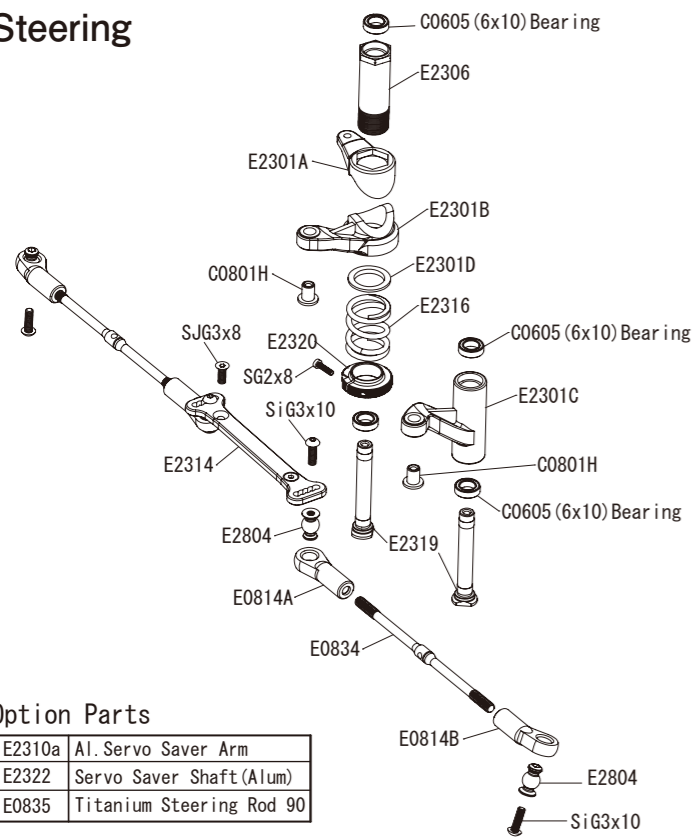

Front Suspension

Option Parts

E0239a	Wheel Hub
E0240a	Wide Offset Wheel Hub (1mm)
E0242	Al. F/R Axle Shaft
E2123	Kingpin Ball (Steel)
E2124	Adjust Nut (Steel)
E2139a	Front Track Wide Adj. Spacer (0.5mm)
E2147a	Front Uplight (1.5)
E2153a	Front Uplight Arm (CFRP)
E2166a	Front Lower Arm Plates CFRP (1.2mm)
E2188	LW Front Lower Arms
E2272	F/R Universal Joint
E2270a	Closed Wheel Nut
E2602	8x16x5 NMB Bearings (2pcs.)
E2602/1	8x16x5 NMB Bearings (10pcs.)

Rear Suspension

Option Parts

E0239a	Wheel Hub
E0240a	Wide Offset Wheel Hub (2mm)
E2178	Rear Link Plates (0)
E2167a	Rear Lower Arm Plate (1.2mm) CFRP
E2189	LW Rear Lower Arms L/R
E2270a	Closed Wheel Nut
E2272	F/R Universal Joint
E2602	8x16x5 NMB Bearings (2pcs.)
E2602/1	8x16x5 NMB Bearings (10pcs.)

Center Bulkhead

E2029 MBX8TR Exploded View

Steering

Option Parts

E2310a	Al. Servo Saver Arm
E2322	Servo Saver Shaft (Alum)
E0835	Titanium Steering Rod 90

Chassis

Fuel Tank

Option Parts

E2713a	One-Piece Engine Mount
E2601a	5x10x4 NMB Bearings (2pcs.)
E2601/1a	5x10x4 NMB Bearings (10pcs.)

Radio Tray

Linkage

Option Parts

B0552	Adj. Servo Horn Al. 23T
B0553	Adj. Servo Horn Al. 25T
E0808a	Titanium Turnbuckle Rods 35mm
E2815a	Al. Servo Horn TH Set
E2817	P2 O-Rings