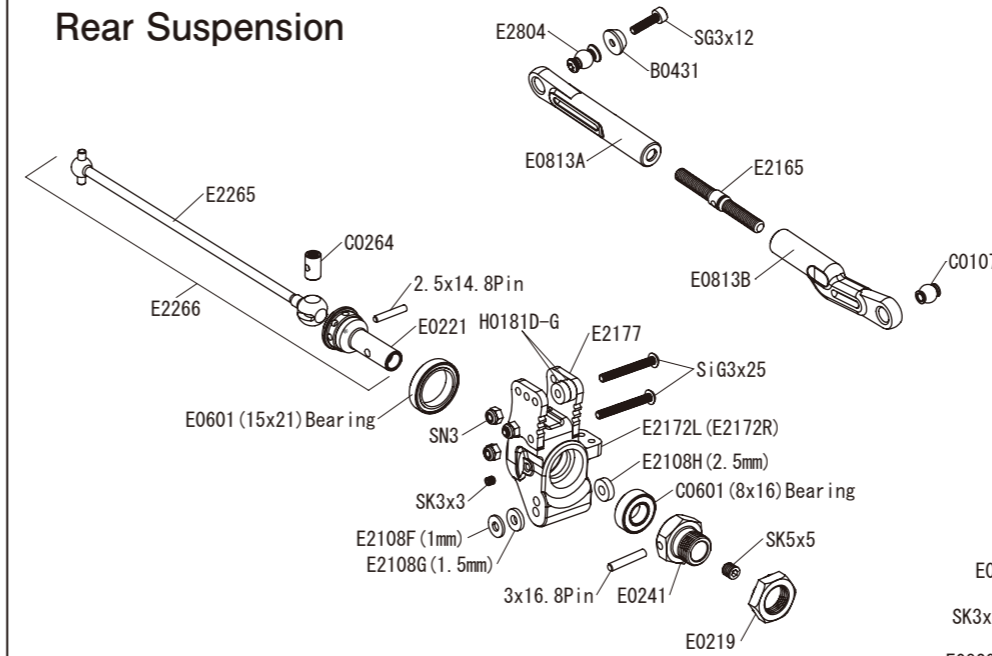

Front Suspension

Option Parts

E0239a	Wheel Hub
E0240a	Wide Offset Wheel Hub (1mm)
E0242	Al. F/R Axle Shaft
E2123	Kingpin Ball (Steel)
E2124	Adjust Nut (Steel)
E2139a	Front Track Wide Adj. Spacer (0.5mm)
E2147a	Front Uplight (1.5)
E2153a	Front Uplight Arm (CFRP)
E2166a	Front Lower Arm Plates CFRP (1.2mm)
E2188	LW Front Lower Arms
E2272	F/R Universal Joint
E2270a	Closed Wheel Nut
E2602	8x16x5 NMB Bearings (2pcs.)
E2602/1	8x16x5 NMB Bearings (10pcs.)

Rear Gearbox

Option Parts

E2231	Center Universal Joint R (156.5)
E2571	Rear Damper Stay (CFRP)
E2603	6x13x5 NMB Bearings (2pcs.)
E2603/1	6x13x5 NMB Bearings (10pcs.)

Rear Anti-roll Bar

E2185	φ 2.4
E2138	φ 2.5
E0176	φ 2.6
●E0168	φ 2.7
E0169	φ 2.8
E0170	φ 2.9
E0171	φ 3.0
E0172	φ 3.2

Rear Suspension

Option Parts

E0239a	Wheel Hub
E0240a	Wide Offset Wheel Hub (2mm)
E2178	Rear Link Plates (0)
E2167a	Rear Lower Arm Plate (1.2mm) CFRP
E2189	LW Rear Lower Arms L/R
E2270a	Closed Wheel Nut
E2272	F/R Universal Joint
E2602	8x16x5 NMB Bearings (2pcs.)
E2602/1	8x16x5 NMB Bearings (10pcs.)

E2713a	One-Piece Engine Mount
E2601a	5x10x4 NMB Bearings (2pcs.)
E2601/1a	5x10x4 NMB Bearings (10pcs.)

Radio Tray

Linkage

Option Parts

B0552	Adj. Servo Horn Al. 23T
B0553	Adj. Servo Horn Al. 25T
E0808a	Titanium Turnbuckle Rods 35mm
E2815a	Al. Servo Horn TH Set
E2817	P2 O-Rings