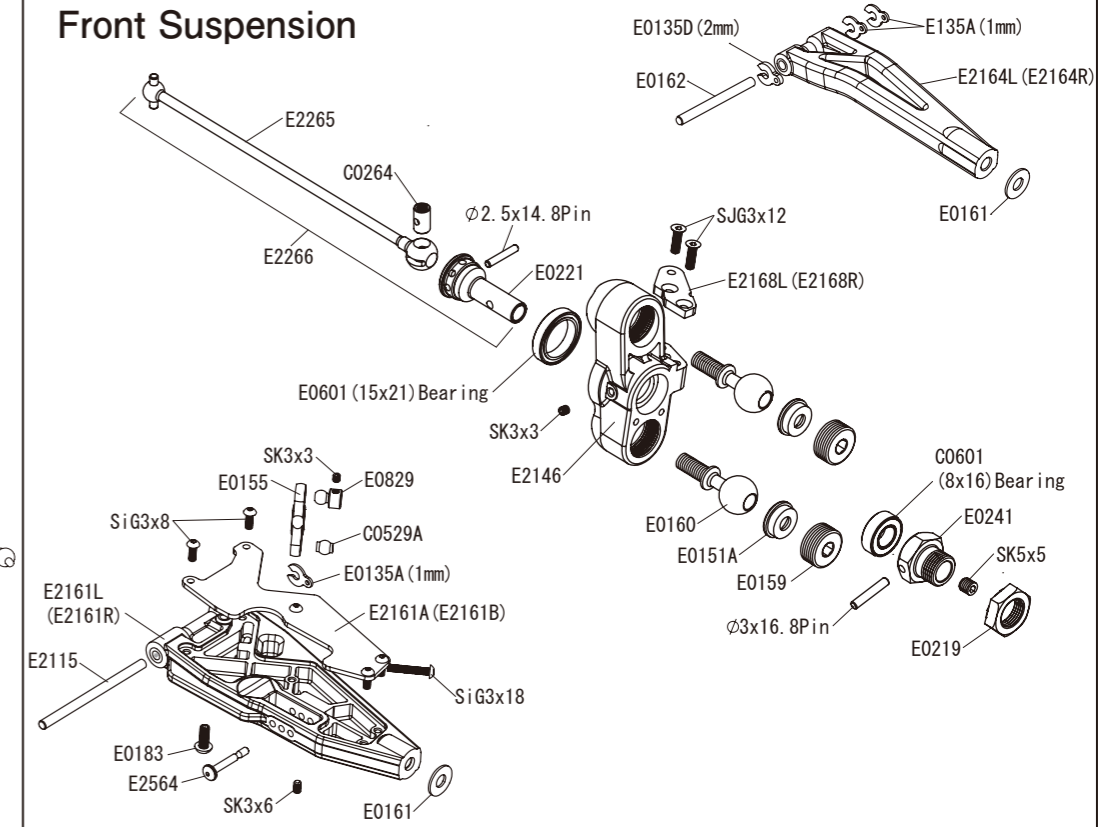

Front Gearbox

Option Parts

E2230	Center Universal Joint F (82.5)
E2158a	Front Upper Plate (CFRP)
E2603	6x13x5 NMB Bearings (2pcs.)
E2603/1	6x13x5 NMB Bearings (10pcs.)

Front Anti-roll Bar

E2184	φ 2.0
E0175	φ 2.1
●E0163	φ 2.2
E0164	φ 2.3
E0165	φ 2.4
E0166	φ 2.5
E0167	φ 2.6
E2136	φ 2.7
E2137	φ 2.8

Front Suspension

Option Parts

E0239a	Wheel Hub
E0240a	Wide Offset Wheel Hub (1mm)
E0242	Al. F/R Axle Shaft
E2123	Kingpin Ball (Steel)
E2124	Adjust Nut (Steel)
E2139a	Front Track Wide Adj. Spacer (0.5mm)
E2147a	Front Uplight (1.5)
E2153a	Front Uplight Arm (CFRP)
E2166a	Front Lower Arm Plates CFRP (1.2mm)
E2188	LW Front Lower Arms
E2272	F/R Universal Joint
E2270a	Closed Wheel Nut
E2602	8x16x5 NMB Bearings (2pcs.)
E2602/1	8x16x5 NMB Bearings (10pcs.)

Rear Suspension

Option Parts

E0239a	Wheel Hub
E0240a	Wide Offset Wheel Hub (2mm)
E2178	Rear Link Plates (0)
E2167a	Rear Lower Arm Plate (1.2mm) CFRP
E2189	LW Rear Lower Arms L/R
E2270a	Closed Wheel Nut
E2272	F/R Universal Joint
E2602	8x16x5 NMB Bearings (2pcs.)
E2602/1	8x16x5 NMB Bearings (10pcs.)

E2713a	One-Piece Engine Mount
E2601a	5x10x4 NMB Bearings (2pcs.)
E2601/1a	5x10x4 NMB Bearings (10pcs.)

Radio Tray

Linkage

Option Parts

B0552	Adj. Servo Horn Al. 23T
B0553	Adj. Servo Horn Al. 25T
E0808a	Titanium Turnbuckle Rods 35mm
E2815a	Al. Servo Horn TH Set
E2817	P2 O-Rings