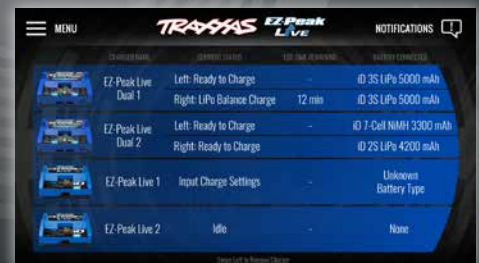

Available on the App Store

ANDROID APP ON Google play

CHARGE DASHBOARD

Follow the progress of the connected battery with this intuitive status screen. Monitor cell voltage, view estimated time remaining, and even track charge current all in one convenient view. Receive alerts on your device when charging is complete.

ADVANCED CHARGE SETTINGS

Easily charge legacy Traxxas batteries. For advanced users, easily input manual charge settings for non-ID Traxxas batteries using the simple and intuitive interface.

EASILY MANAGE UP TO 4 CHARGERS