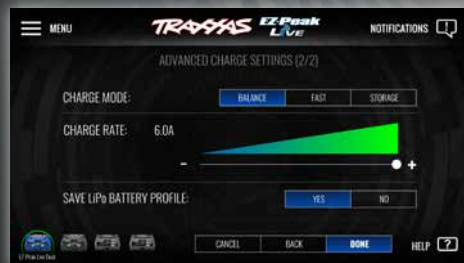

Based on 2C charge rate. Charge current approximate. Results vary.

EZ-Peak Live APP

CHARGING MADE EASY WITH YOUR MOBILE DEVICE

The free EZ-Peak Live App installs on your Apple® iOS® or Android™ device and links to your charger via built-in Bluetooth®, giving you access to a range of additional features. This is charging the Traxxas way—fast, easy, and more advanced than ever!

Available on the App Store

ANDROID APP ON Google play

CHARGE DASHBOARD

Follow the progress of the connected battery with this intuitive status screen. Monitor cell voltage, view estimated time remaining, and even track charge current all in one convenient view. Receive alerts on your device when charging is complete.