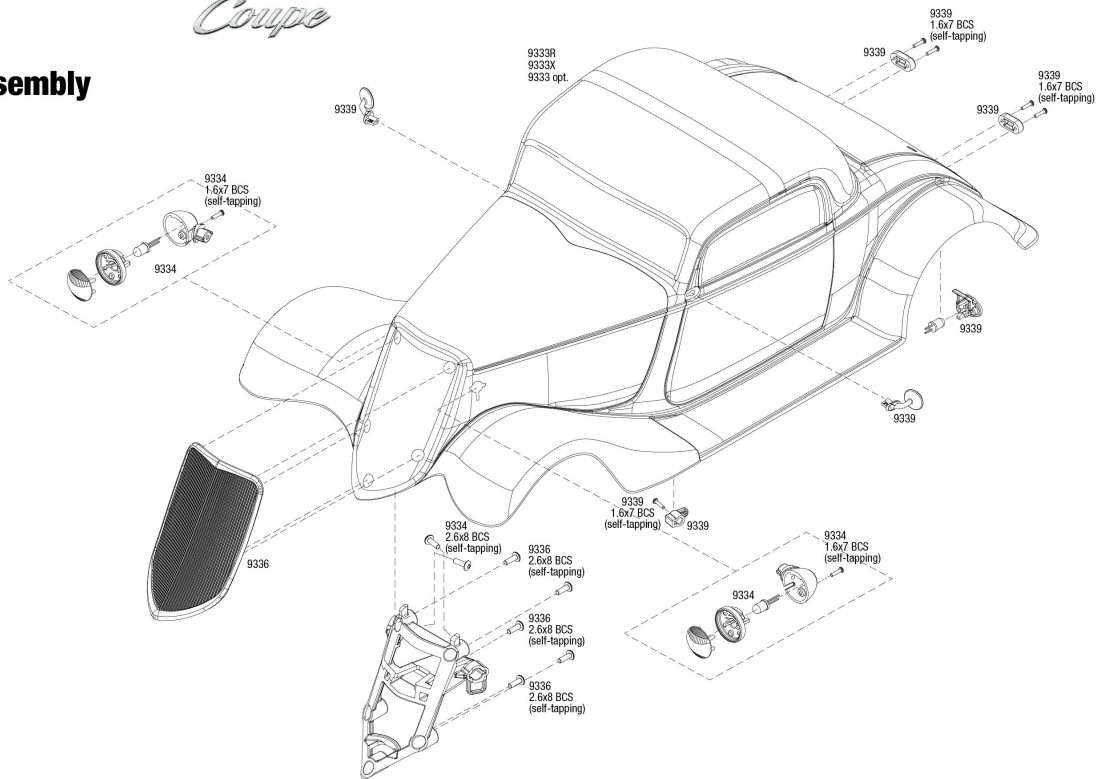

Factory Five 33 Hot Rod Coupe (93044-4) Body Assembly Exploded View

'33 Hot Rod Coupe

Body Assembly

REV 211018-R02

0.0 ★★★★★
No rating available