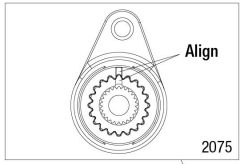

Servo Saver Assembly

Servo Horn Position

REV 211018-R02

0.0 ★★★★★
No rating available