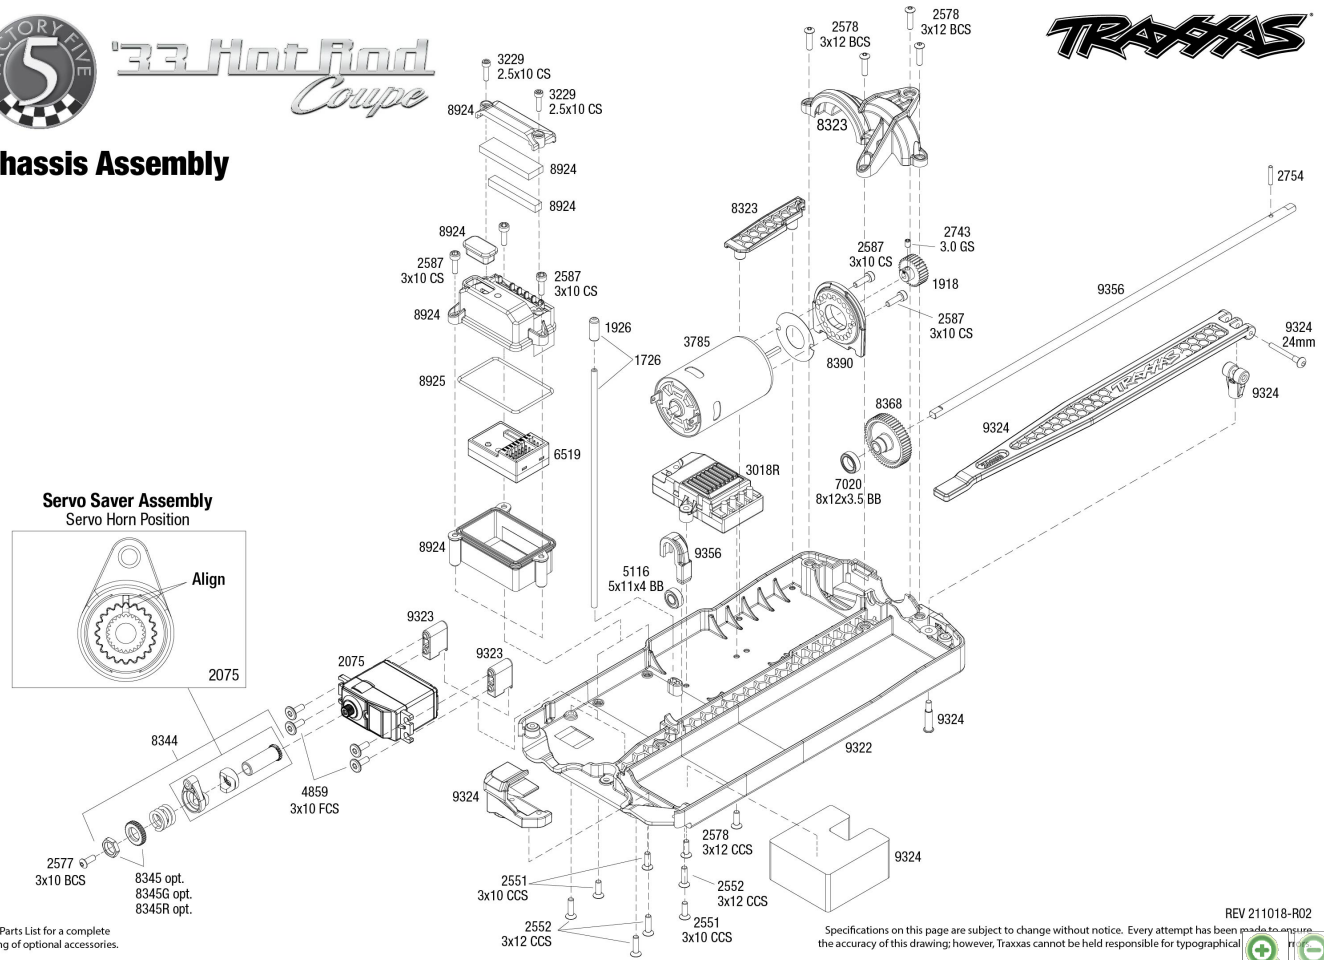

Factory Five 33 Hot Rod Coupe (93044-4) Chassis Assembly Exploded View

'33 Hot Rod Coupe

Chassis Assembly

Servo Saver Assembly

Servo Horn Position

REV 211018-R02

0.0 ★★★★★
No rating available