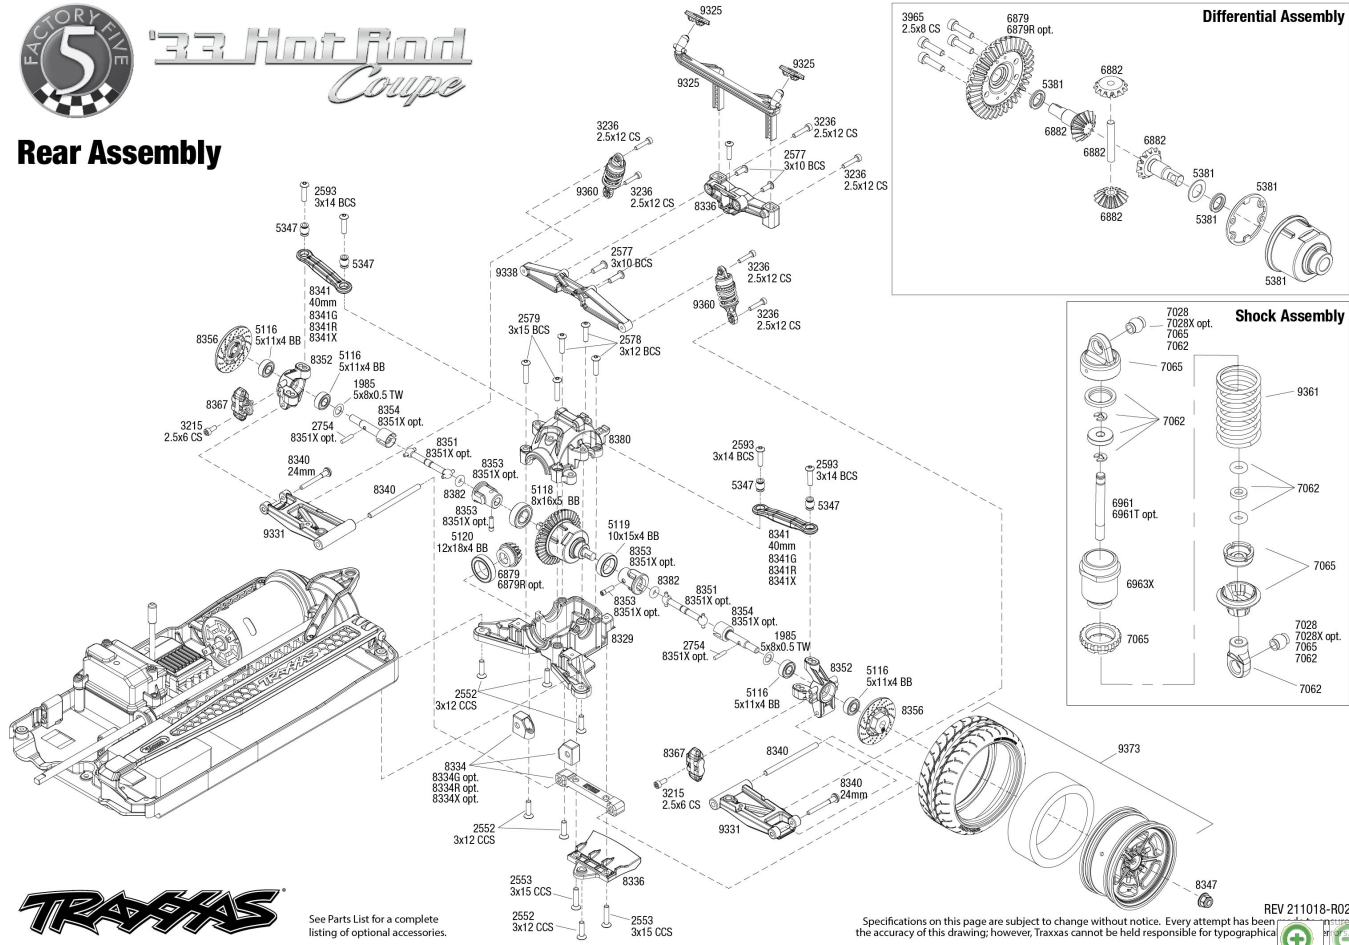

Factory Five 33 Hot Rod Coupe (93044-4) Rear Assembly Exploded View

'33 Hot Rod Coupe

Rear Assembly

0.0 ★★★★★
No rating available