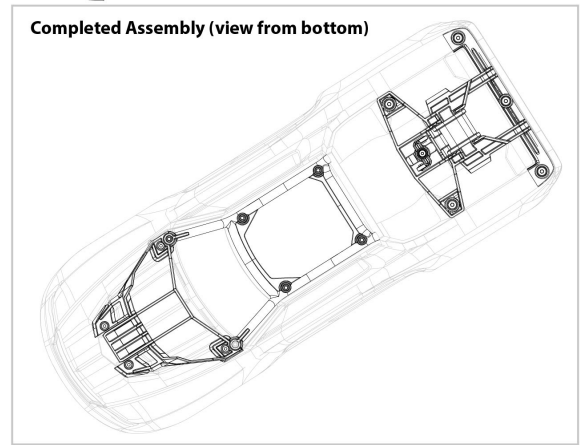

Maxx® (89086-4) Body Assembly Exploded View

Body Assembly

0.0 ★★★★★
No rating available