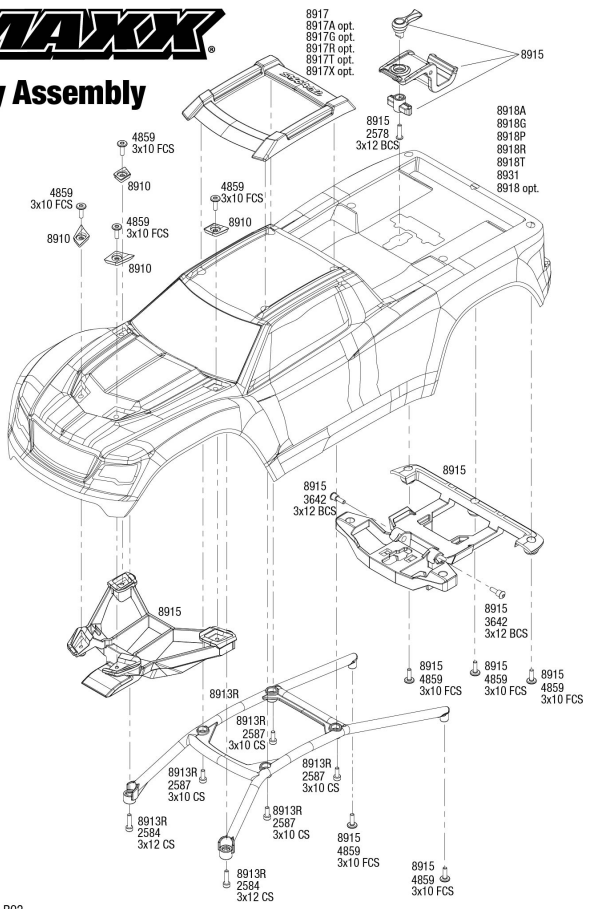

Maxx® (89086-4) Body Assembly Exploded View

Body Assembly

0.0 ★★★★★
No rating available