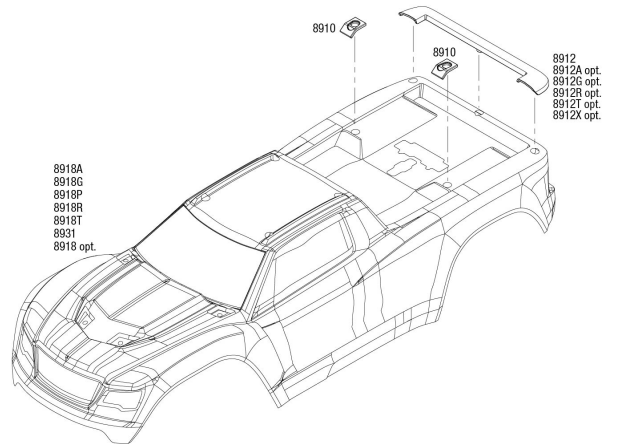

Maxx® (89086-4) Body Assembly Exploded View

Body Assembly

0.0 ★★★★★
No rating available