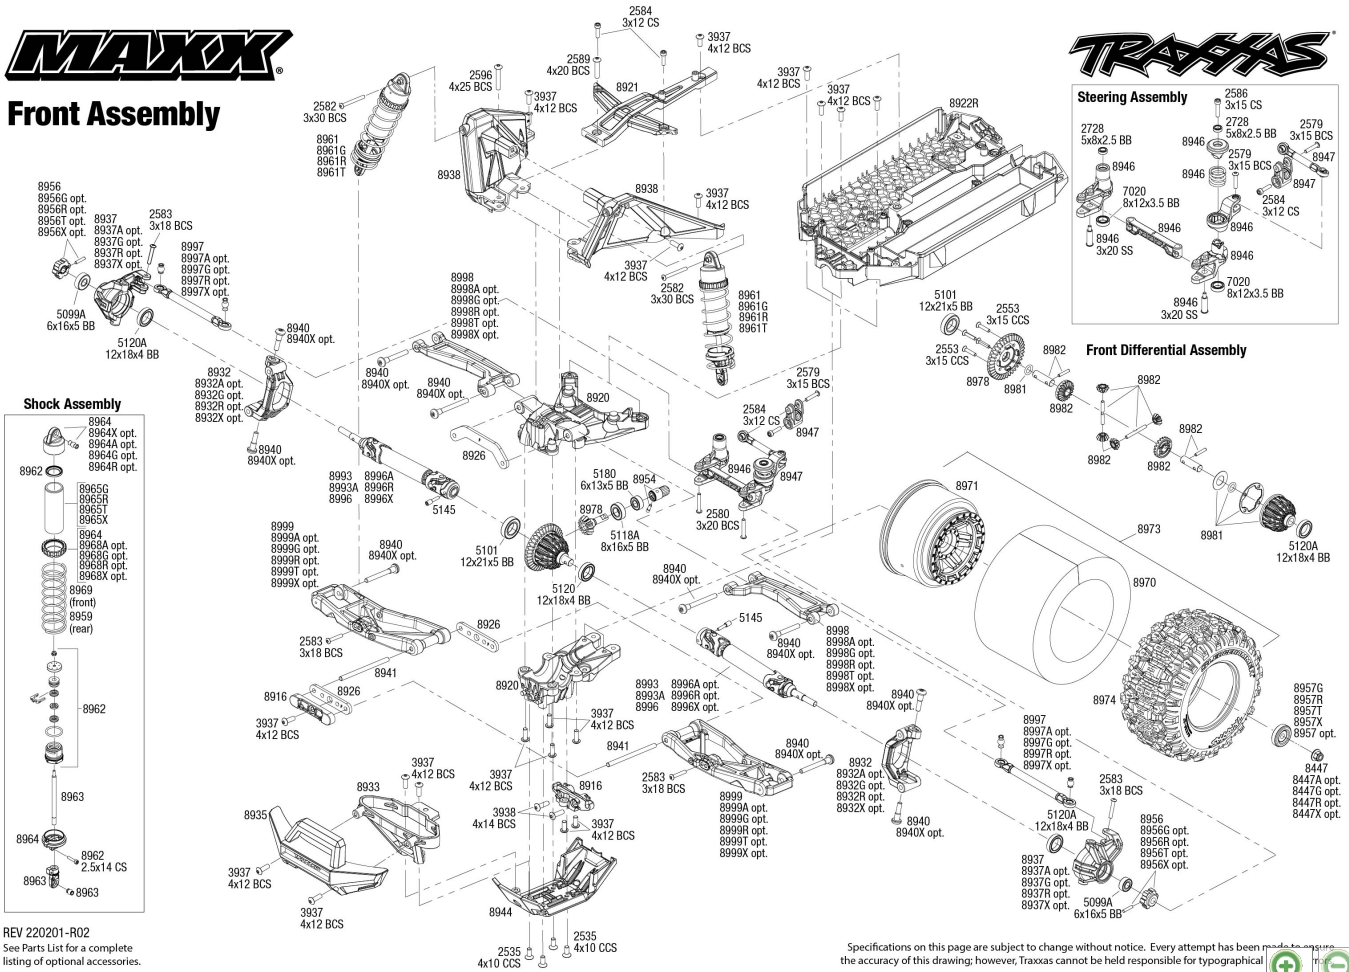

Maxx® (89086-4) Front Assembly Exploded View

Front Assembly

Specifications on this page are subject to change without notice. Every attempt has been made to ensure the accuracy of this drawing; however, Traxxas cannot be held responsible for typographical errors.

0.0 ★★★★★
No rating available