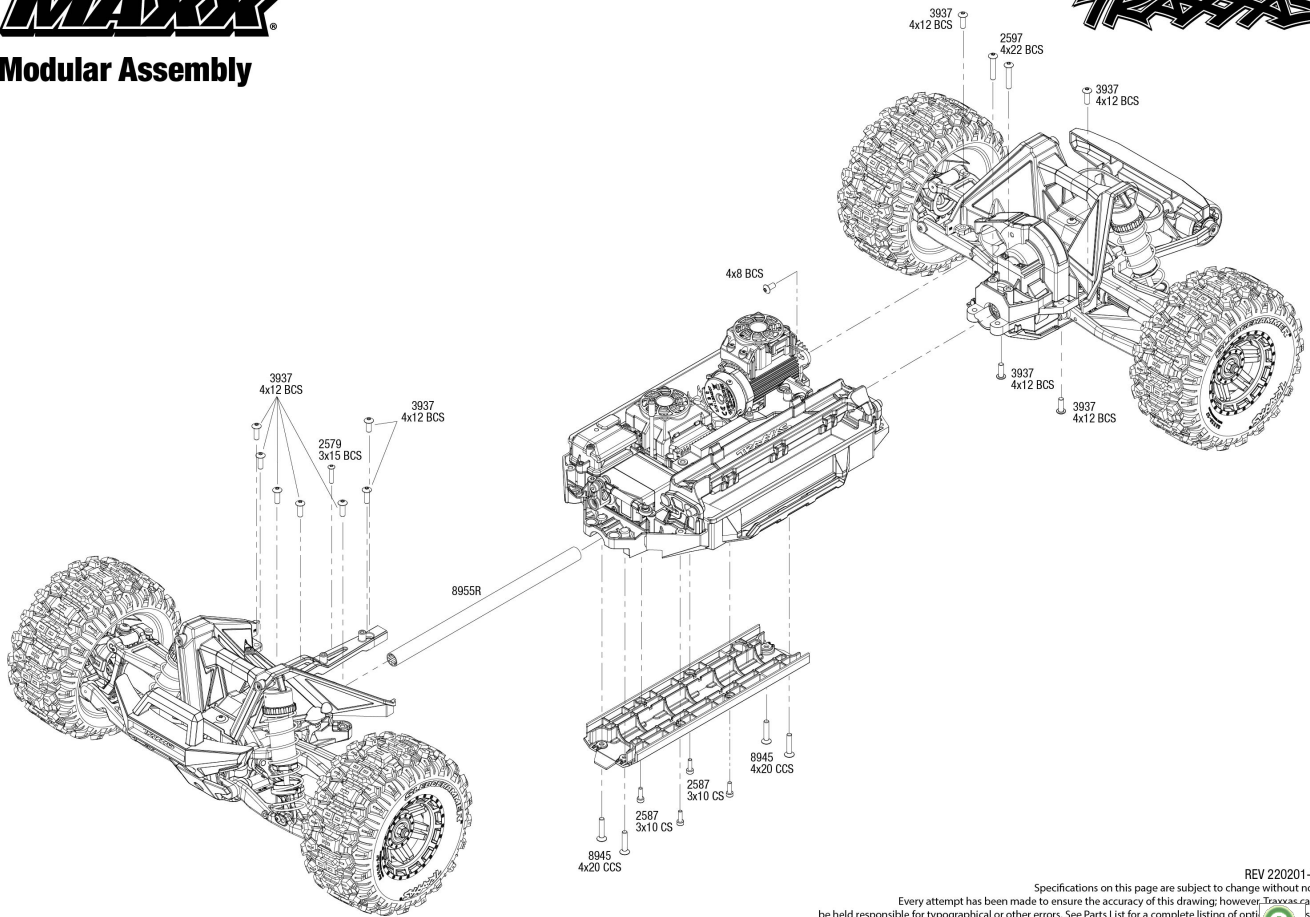

Maxx® (89086-4) Modular Assembly Exploded View

REV 220201-R02
 Specifications on this page are subject to change without notice.
 Every attempt has been made to ensure the accuracy of this drawing; however, Traxxas cannot be held responsible for typographical or other errors. See Parts List for a complete listing of options.
 