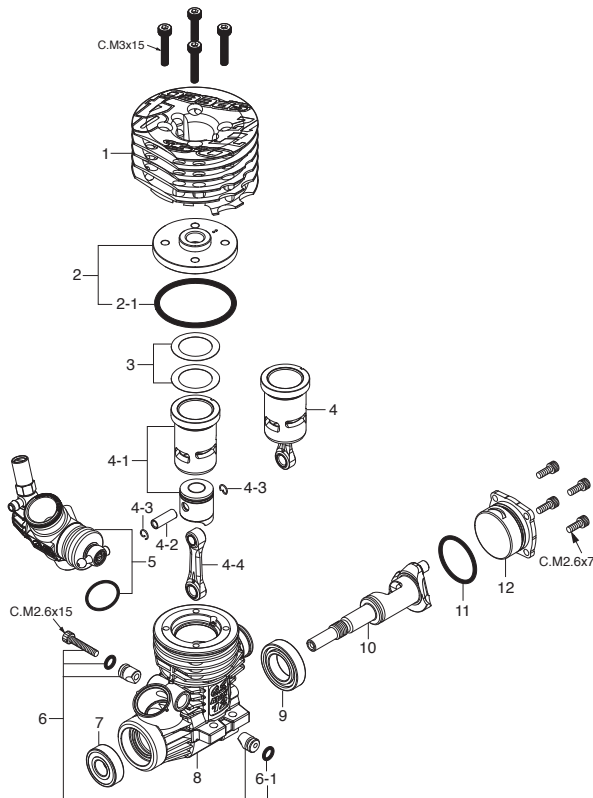

O.S. SPEED T1204

(1CS00)

TYPE 12F5(B)

(2BS81000)

* Type of screw

C...Cap Screw B...Binding Screw M...Oval Fillister-Head Screw
F...Flat Head Screw T...Tapping Screw N...Round Head Screw S...Set Screw

CAP SCREW SETS (10pcs./set)

Code No.	Size	Pcs. used in an engine
79871020	M2.6x7	Cover Plate Retaining Screw (4pcs.)
79871050	M2.6x15	Carburetor Retainer Retaining Screw (1pc.)
79871150	M3x15	Cylinder Head Retaining Screw (4pcs.)

No.	Code No.	Description
*	1	2CS04000 Outer Head OSSPEED T1204
*	2	2CS04100 Inner Head OSSPEED T1204
*	2-1	2CS04180 Inner Head "O" Ring (S30-FKM)
*	3	2A404160 Head Gasket Set (0.1mm, 0.15mm) T1201
*	4	2CS03010 Built-Up Parts Set (C&P) OSSPEED T1204
	4-1	2BS03000 Cylinder & Piston Assembly OSSPEED T1203
	4-2	21656000 Piston Pin 12XZ
	4-3	2AP17000 O.S.SPEED Piston Pin Retainer 2 (6pcs.)
	4-4	2A405001 Connecting Rod (w/piston pin retainers 2 3pcs.) OSSP T1201
	5	2BS81000 Carburetor Complete (Type 12F5(B))
	6	21538170 Carburetor Retainer Assembly OSSP 12TZ SPEC2
	6-1	24881824 "O" Ring (2pcs.) (7B) (20G)
	7	21630500 Ball Bearing (F) 12
*	8	2CS01000 Crankcase OSSPEED T1204
	9	21931100 Ceramic Bearing (R) OSSP 12TZ SPEC2
*	10	2CS02000 Crankshaft OSSPEED T1204
	11	21921800 "O" Ring (1pc.) (S-16)
	12	2BS07000 Cover Plate OSSPEED T1203
		71642060 Glow Plug RP6
		21427200 Exhaust Seal Ring (2pcs.) 12TG,TZ
		21682950 Dust Cap Set (3mmx1,16mmx2) 12XZ

Items marked * are available for only limited time.
(One year after discontinuing the production)

No.	Code No.	Description
	1	21682600 Mixture Control Valve Assembly 12F2
	1-1	27881820 "O" Ring (L) (2pcs.) (S-3)
	1-2	22781800 "O" Ring (S) (2pcs.) 10D,10F,1H-3H,20E
	2	2AP11000 Needle Valve Assembly 12F2-B
	2-1	21538900 Needle 12F,11H,11K,12D
	2-2	27881820 "O" Ring (2pcs.) (S-3)
	2-3	21682940 Needle Hoolder (12F-B) 12XZ
	2-4	2AP81950 No.21 Universal Nipple Assembly
	3	71533455 Carburetor Reducer (5.5mm Red) AL2 OSSPEED 12
	3-1	22615000 "O" Ring (1pc.) 2A-3A,20C,20D
	4	21982620 Throttle Stop Screw 12D,11H,11K
	4-1	22781800 "O" Ring (S) (2pcs.) 10D,10F,1H-3H,20E
	5	2BS81100 Carburetor Body (w/Thermo Insulator) (12F3-B)
	5-1	21982900 Thermo Insulator 11H,11K,11L
	6	2A481200 Slide Valve (12F3) OSSP T1201
	7	21682510 Metering Needle Assembly (12F2)
	7-1	22781800 "O" Ring (S) (2pcs.) 10D,10F,1H-3H,20E
	8	21982520 Dust Cover 12D,11H,11K
	9	23818430 Ball Link No.5
	9-1	26381501 Set Screw
	10	22615000 Carburetor Rubber Gasket 2A-3A,20C,20D