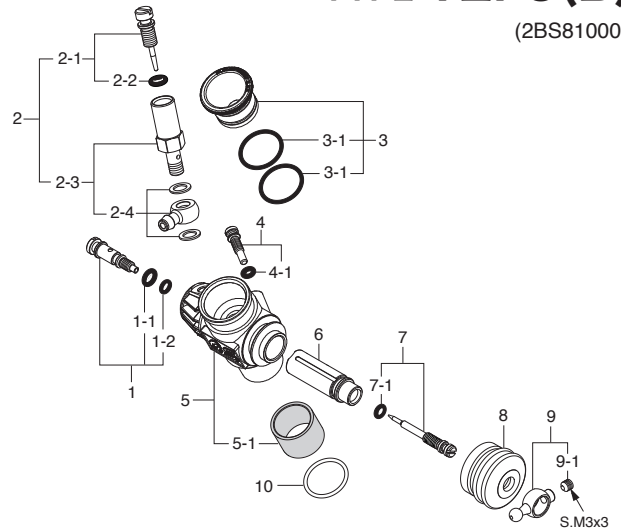

O.S. SPEED T1204

(1CS00)

TYPE 12F5(B)

(2BS81000)

* Type of screw

C...Cap Screw B...Binding Screw M...Oval Fillister-Head Screw
F...Flat Head Screw T...Tapping Screw N...Round Head Screw S...Set Screw

CAP SCREW SETS (10pcs./set)

Code No.	Size	Pcs. used in an engine
79871020	M2.6x7	Cover Plate Retaining Screw (4pcs.)
79871050	M2.6x15	Carburetor Retainer Retaining Screw (1pc.)
79871150	M3x15	Cylinder Head Retaining Screw (4pcs.)

No.	Code No.	Description
*	1	2CS04000 Outer Head OSSPEED T1204
*	2	2CS04100 Inner Head OSSPEED T1204
*	2-1	2CS04180 Inner Head "O" Ring (S30-FKM)
*	3	2A404160 Head Gasket Set (0.1mm, 0.15mm) T1201
*	4	2CS03010 Built-Up Parts Set (C&P) OSSPEED T1204
	4-1	2BS03000 Cylinder & Piston Assembly OSSPEED T1203
	4-2	21656000 Piston Pin 12XZ
	4-3	2AP17000 O.S.SPEED Piston Pin Retainer 2 (6pcs.)
	4-4	2A405001 Connecting Rod (w/piston pin retainers 2 3pcs.) OSSP T1201
	5	2BS81000 Carburetor Complete (Type 12F5(B))
	6	21538170 Carburetor Retainer Assembly OSSP 12TZ SPEC2
	6-1	24881824 "O" Ring (2pcs.) (7B) (20G)
	7	21630500 Ball Bearing (F) 12
*	8	2CS01000 Crankcase OSSPEED T1204
	9	21931100 Ceramic Bearing (R) OSSP 12TZ SPEC2
*	10	2CS02000 Crankshaft OSSPEED T1204
	11	21921800 "O" Ring (1pc.) (S-16)
	12	2BS07000 Cover Plate OSSPEED T1203
		71642060 Glow Plug RP6
		21427200 Exhaust Seal Ring (2pcs.) 12TG,TZ
		21682950 Dust Cap Set (3mmx1,16mmx2) 12XZ

Items marked * are available for only limited time.
(One year after discontinuing the production)

No.	Code No.	Description
	1	21682600 Mixture Control Valve Assembly 12F2
	1-1	27881820 "O" Ring (L) (2pcs.) (S-3)
	1-2	22781800 "O" Ring (S) (2pcs.) 10D,10F,1H-3H,20E
	2	2AP11000 Needle Valve Assembly 12F2-B
	2-1	21538900 Needle 12F,11H,11K,12D
	2-2	27881820 "O" Ring (2pcs.) (S-3)
	2-3	21682940 Needle Hoolder (12F-B) 12XZ
	2-4	2AP81950 No.21 Universal Nipple Assembly
	3	71533455 Carburetor Reducer (5.5mm Red) AL2 OSSPEED 12
	3-1	22615000 "O" Ring (1pc.) 2A-3A,20C,20D
	4	21982620 Throttle Stop Screw 12D,11H,11K
	4-1	22781800 "O" Ring (S) (2pcs.) 10D,10F,1H-3H,20E
	5	2BS81100 Carburetor Body (w/Thermo Insulator) (12F3-B)
	5-1	21982900 Thermo Insulator 11H,11K,11L
	6	2A481200 Slide Valve (12F3) OSSP T1201
	7	21682510 Metering Needle Assembly (12F2)
	7-1	22781800 "O" Ring (S) (2pcs.) 10D,10F,1H-3H,20E
	8	21982520 Dust Cover 12D,11H,11K
	9	23818430 Ball Link No.5
	9-1	26381501 Set Screw
	10	22615000 Carburetor Rubber Gasket 2A-3A,20C,20D