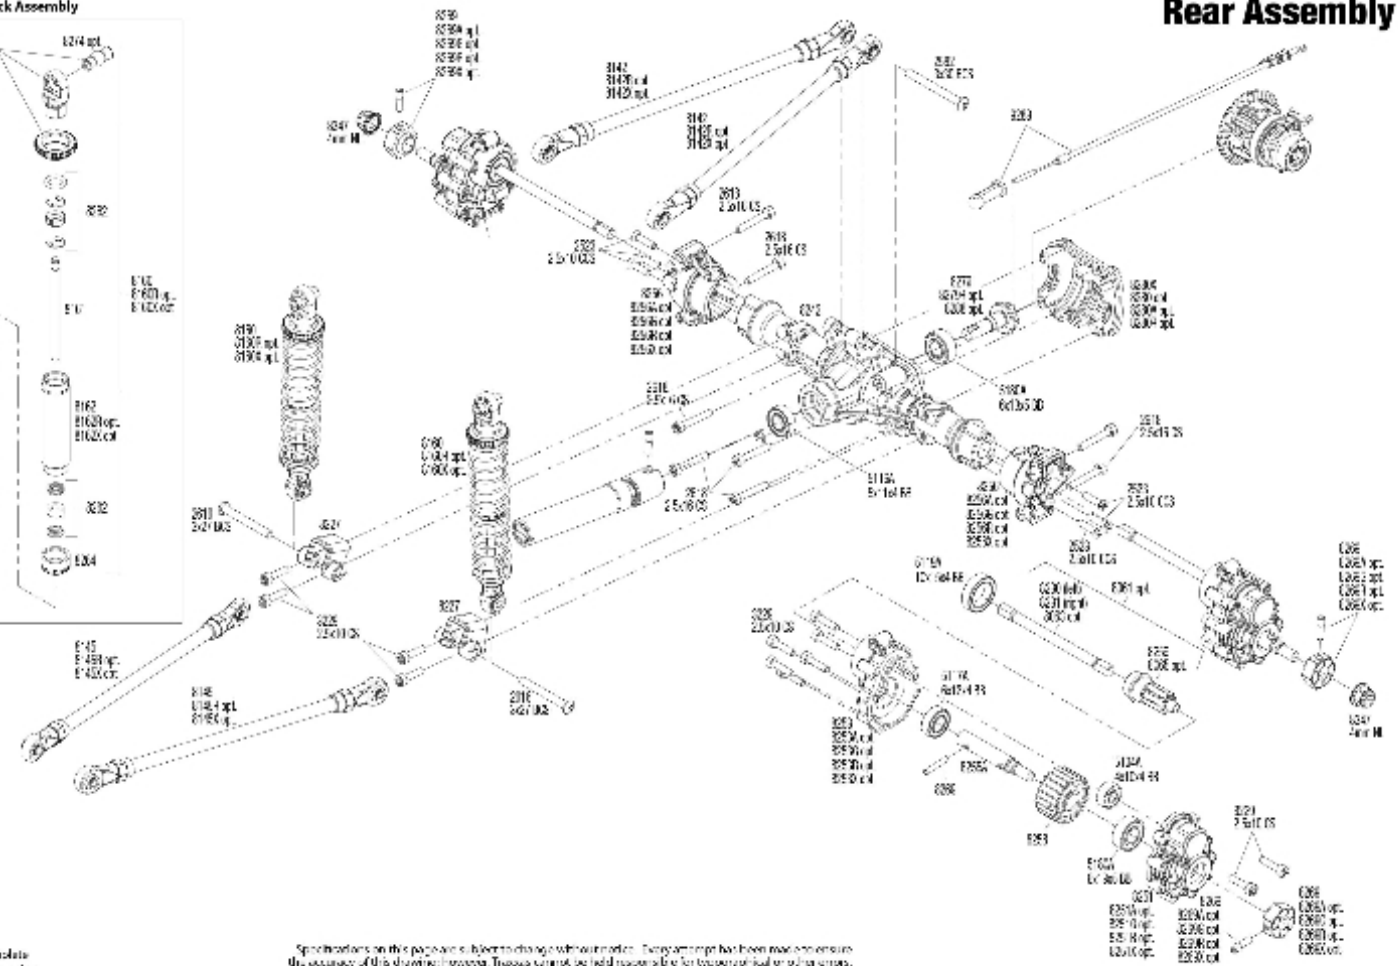

TRAXXAS

TRX4

Rear Assembly

Shock Assembly

Specifications on this page are subject to change without notice. This diagram has been made to ensure
the accuracy of this drawing is correct. Traxxas cannot be held responsible for any typographical or other errors.