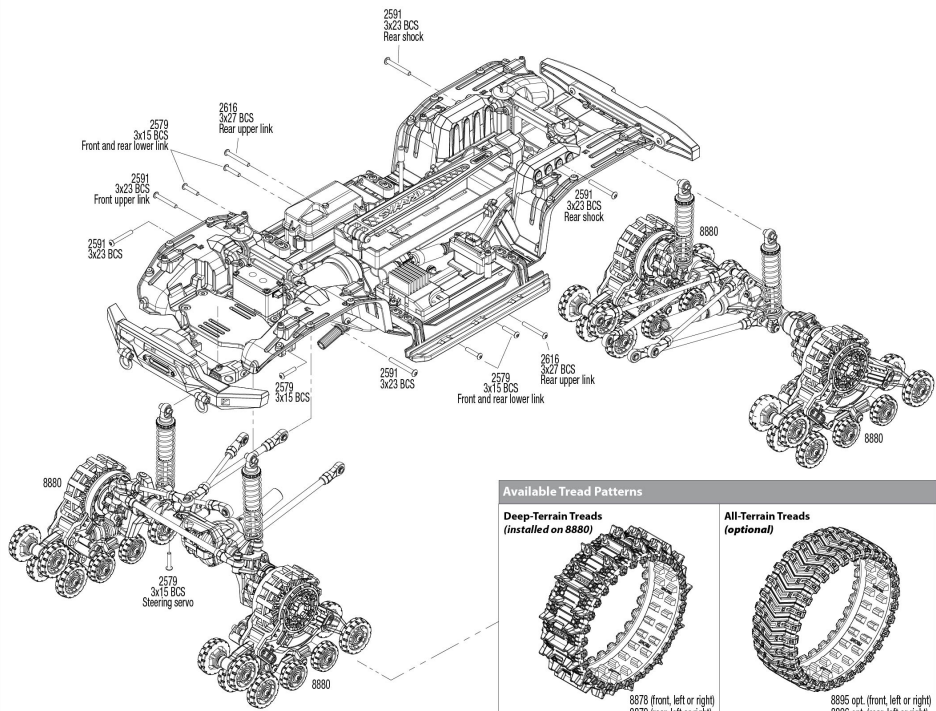

Available Tread Patterns	
Deep-Terrain Treads (installed on 8880)	All-Terrain Treads (optional)
8878 (front, left or right) 8879 (rear, left or right)	8895 opt. (front, left or right) 8896 opt. (rear, left or right)

REV 211215-R07

0.0 ★★★★★
No rating available