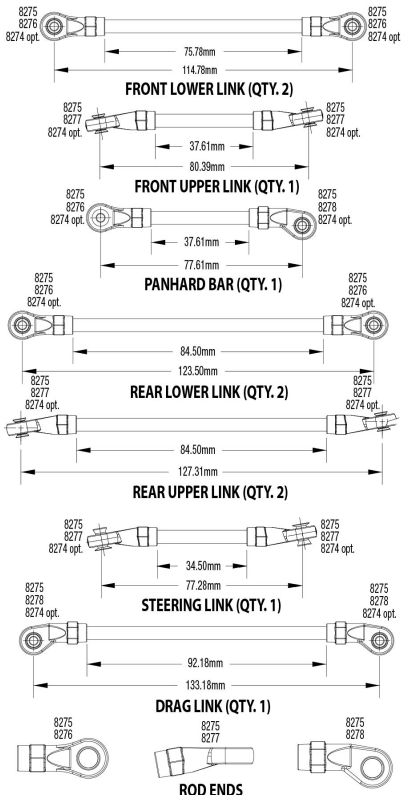

TRX-4 Equipped with Traxx (82034-4) Modular Assembly Exploded View

Link Dimensions

Modular Assembly