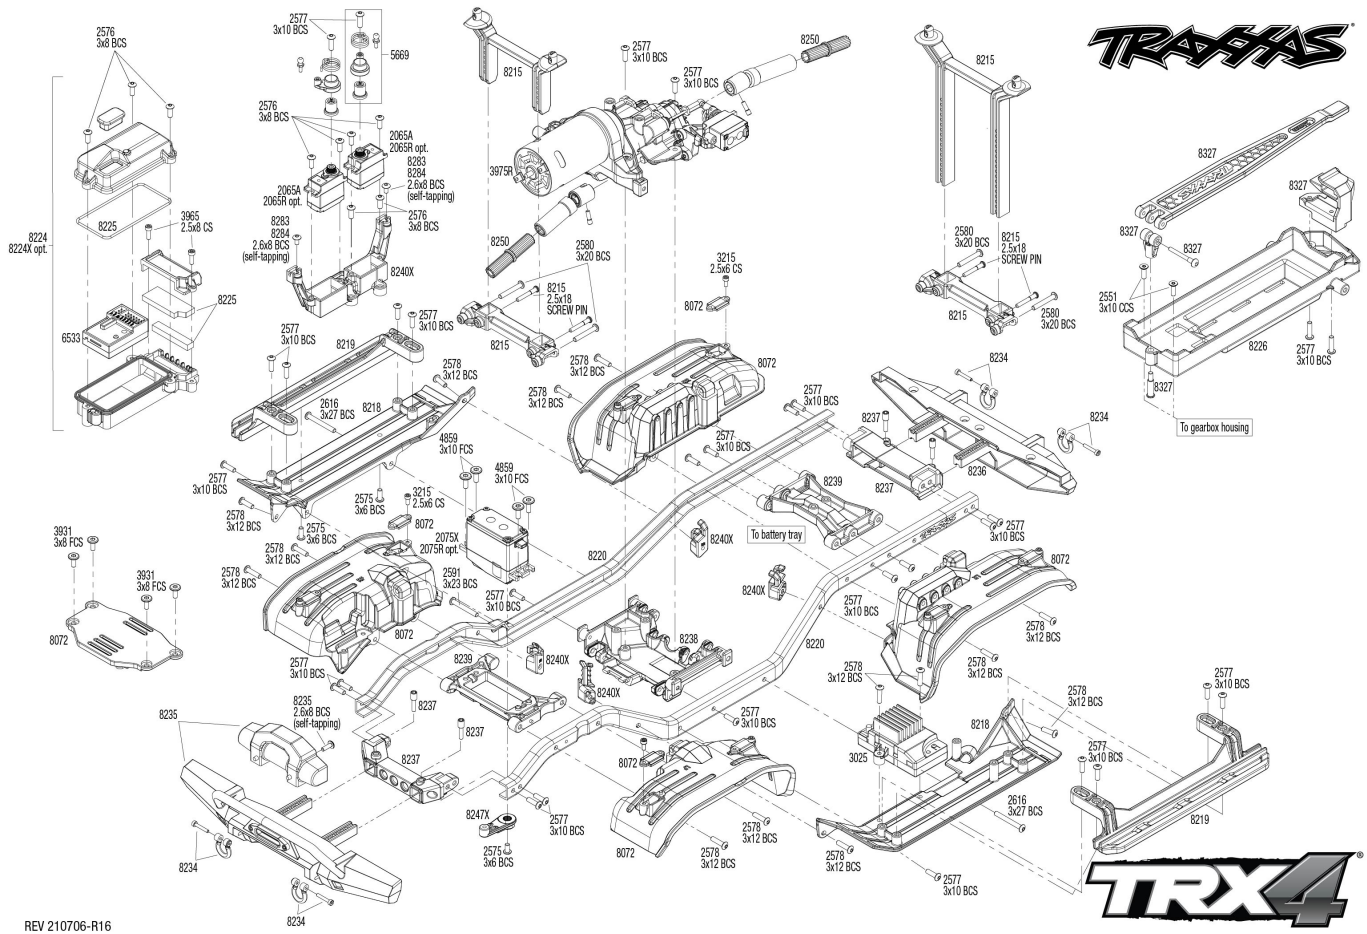

TRX-4 Unassembled Kit (82016-4) Chassis Assembly Exploded View

0.0 ★★★★★
No rating available