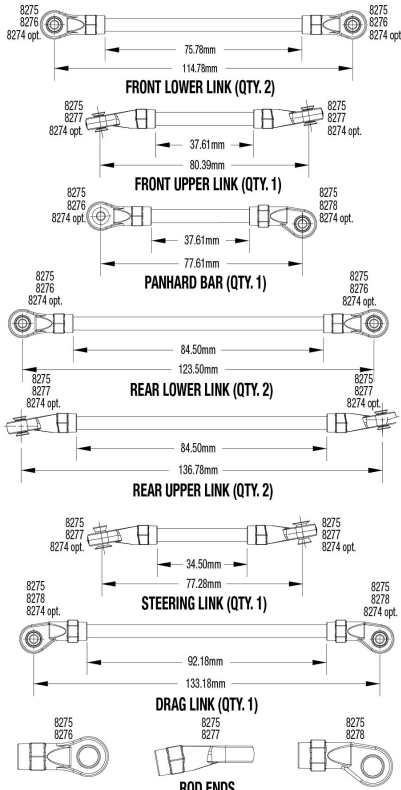

TRX-4 Unassembled Kit (82016-4) Modular Assembly Exploded View

Link Dimensions