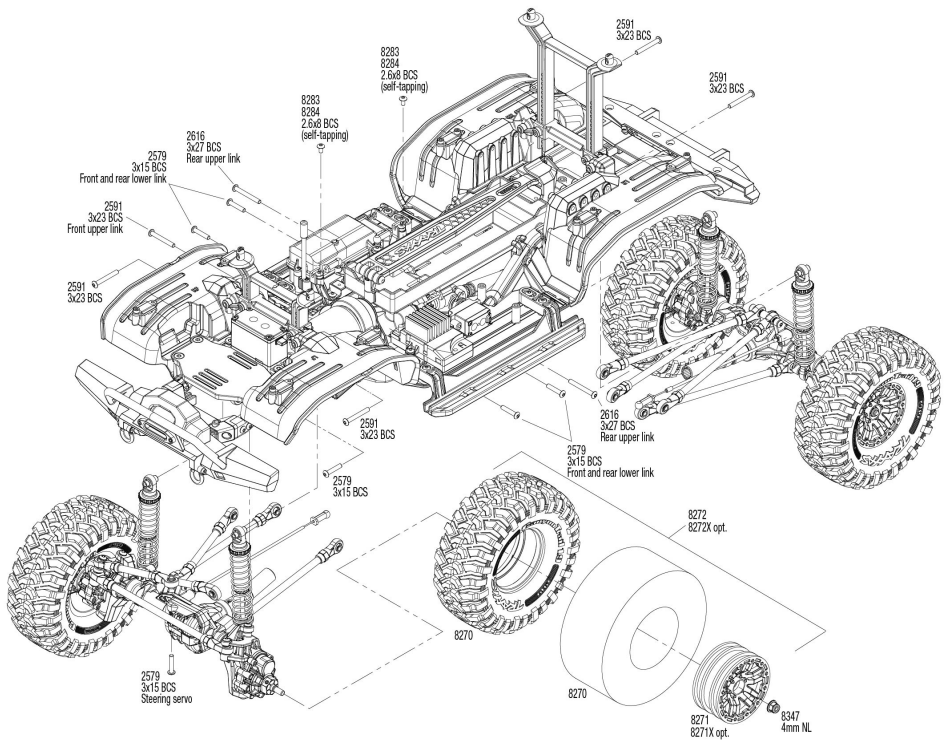

Modular Assembly