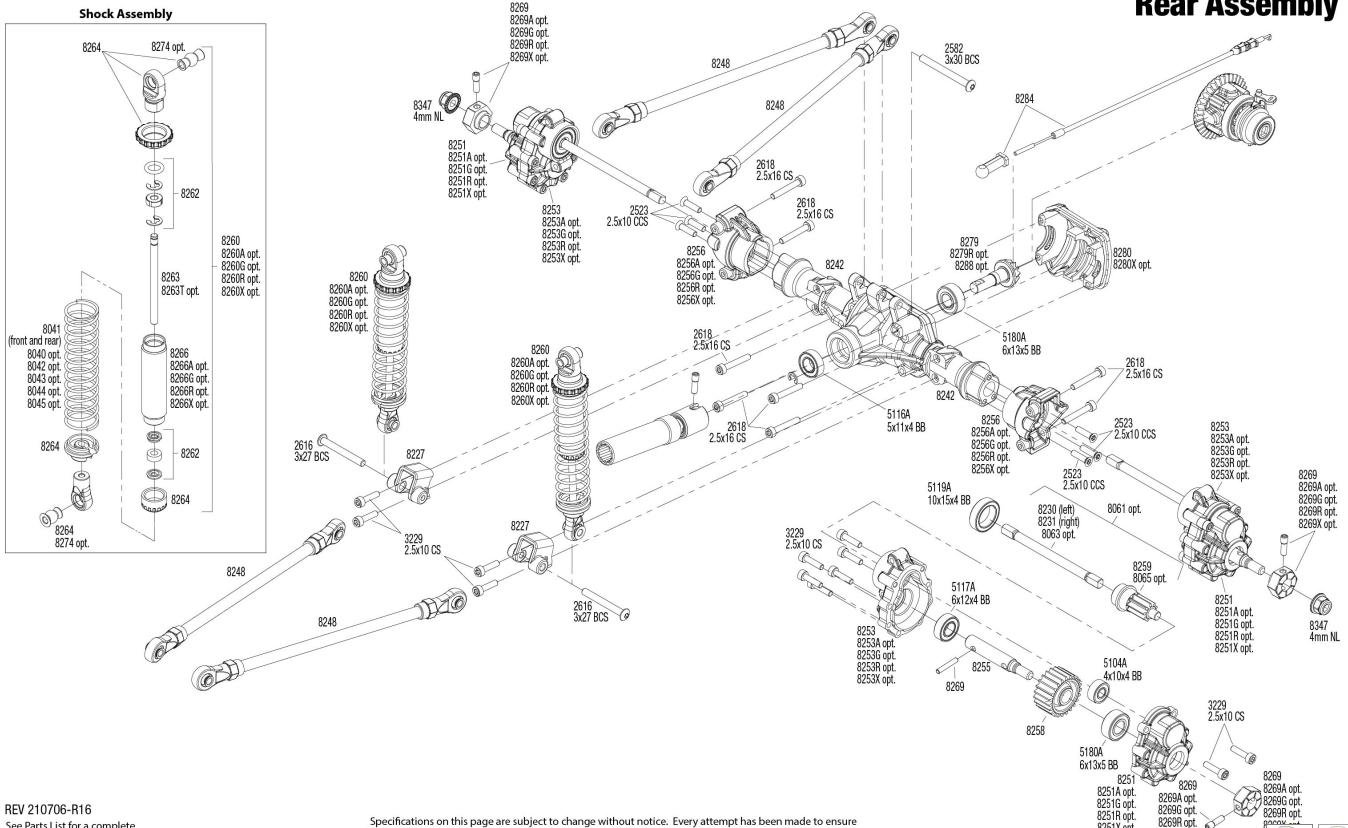

TRX-4 Unassembled Kit (82016-4) Rear Assembly Exploded View

Rear Assembly