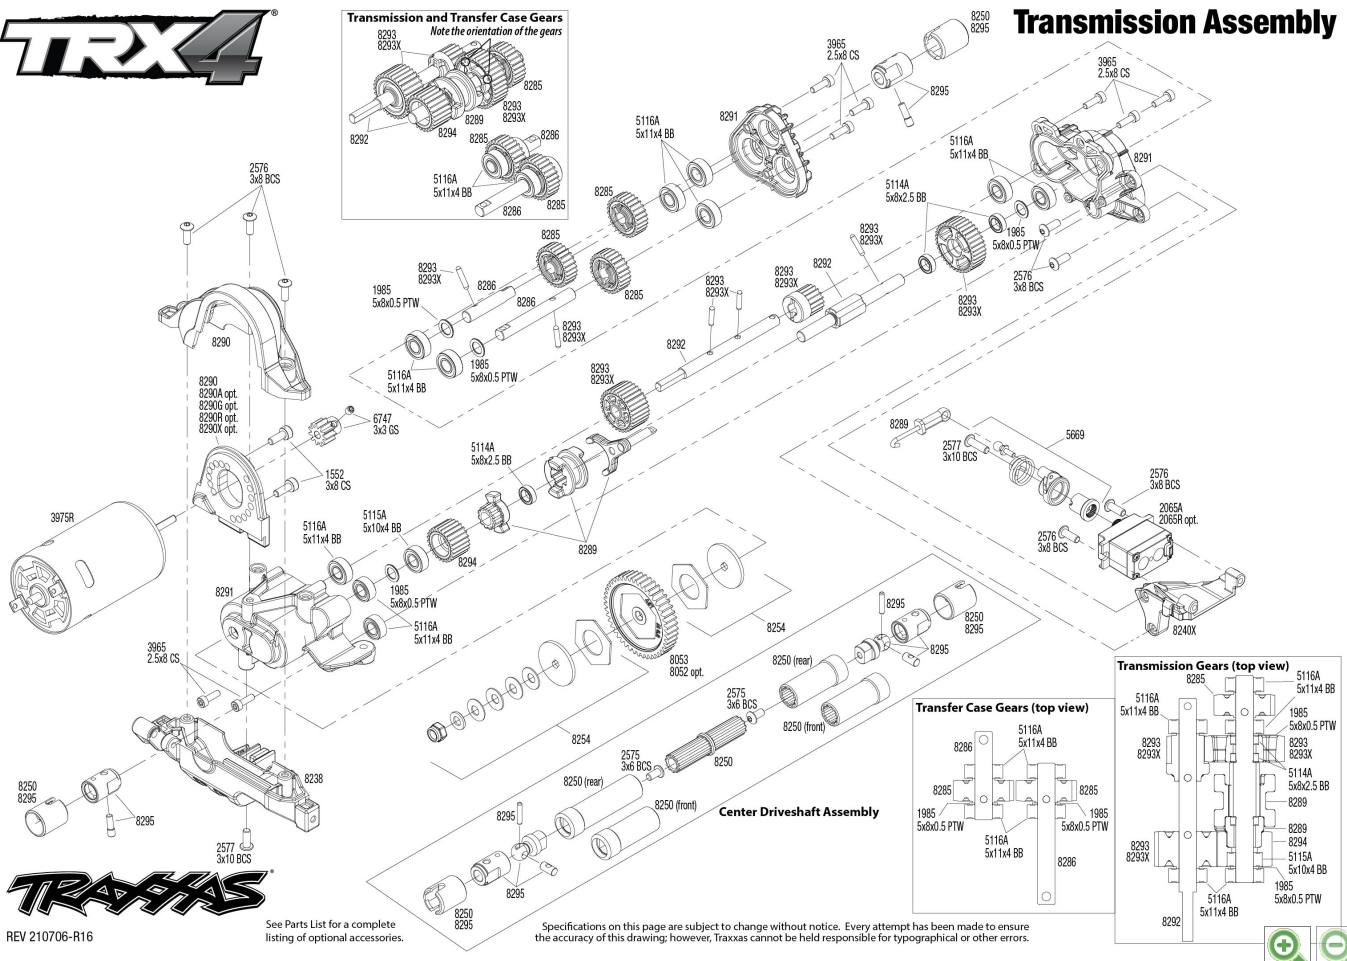

TRX-4 Unassembled Kit (82016-4) Transmission Assembly Exploded View

Transmission Assembly

REV 210706-R16

0.0 ★★★★★
No rating available