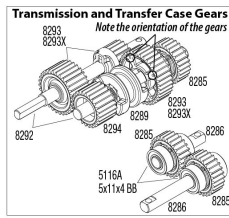

TRX-4 Unassembled Kit (82016-4) Transmission Assembly Exploded View