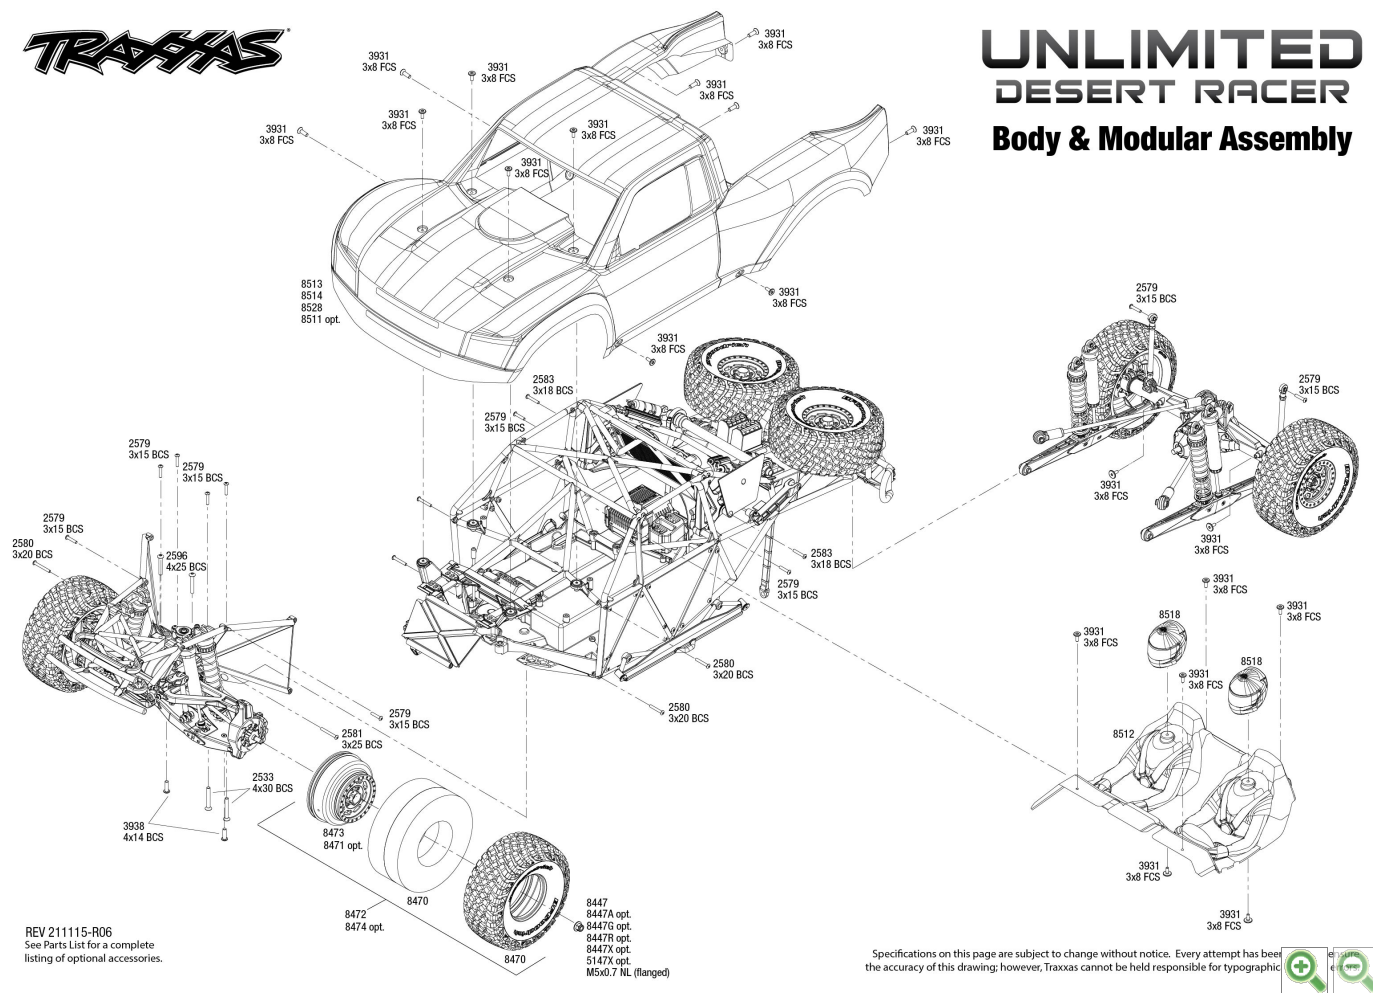

Unlimited Desert Racer (85086-4) Body & Modular Assembly Exploded View

UNLIMITED DESERT RACER Body & Modular Assembly

0.0 ★★★★★
No rating available