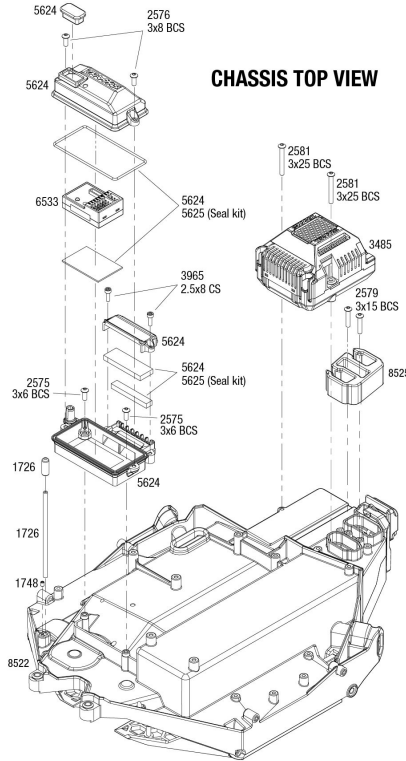

Unlimited Desert Racer (85086-4) Chassis Assembly Exploded View

UNLIMITED DESERT RACER

Chassis Assembly

See Parts List for a complete listing of options.

0.0 ★★★★★
No rating available