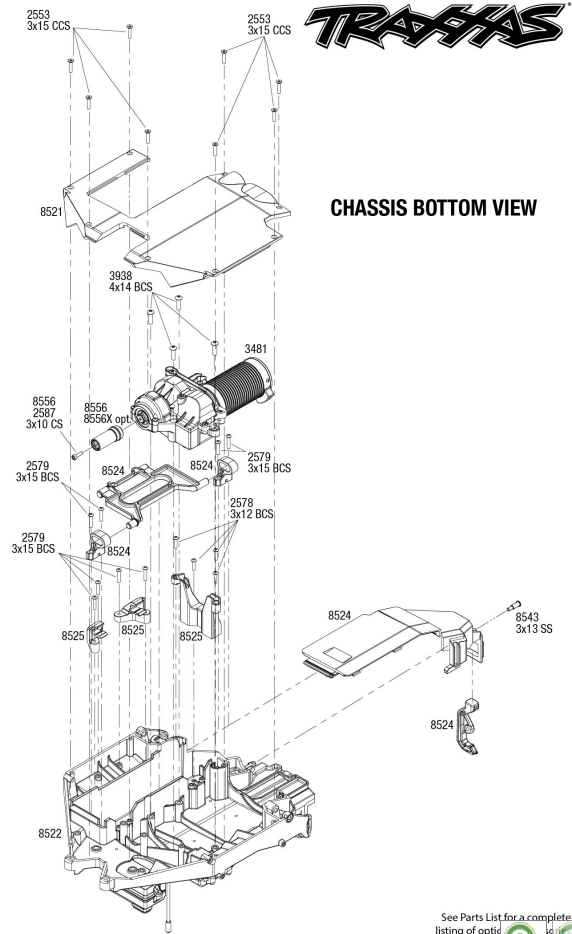

Unlimited Desert Racer (85086-4) Chassis Assembly Exploded View

UNLIMITED DESERT RACER

Chassis Assembly

See Parts List for a complete listing of options.

0.0 ★★★★★
No rating available