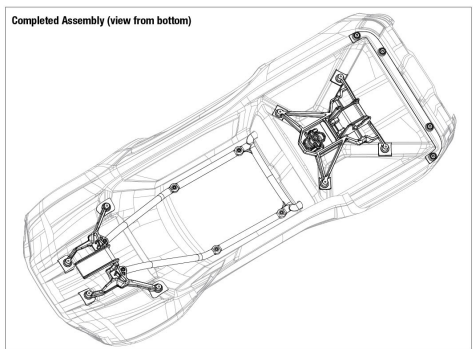

Body Assembly

0.0 ★★★★★
No rating available