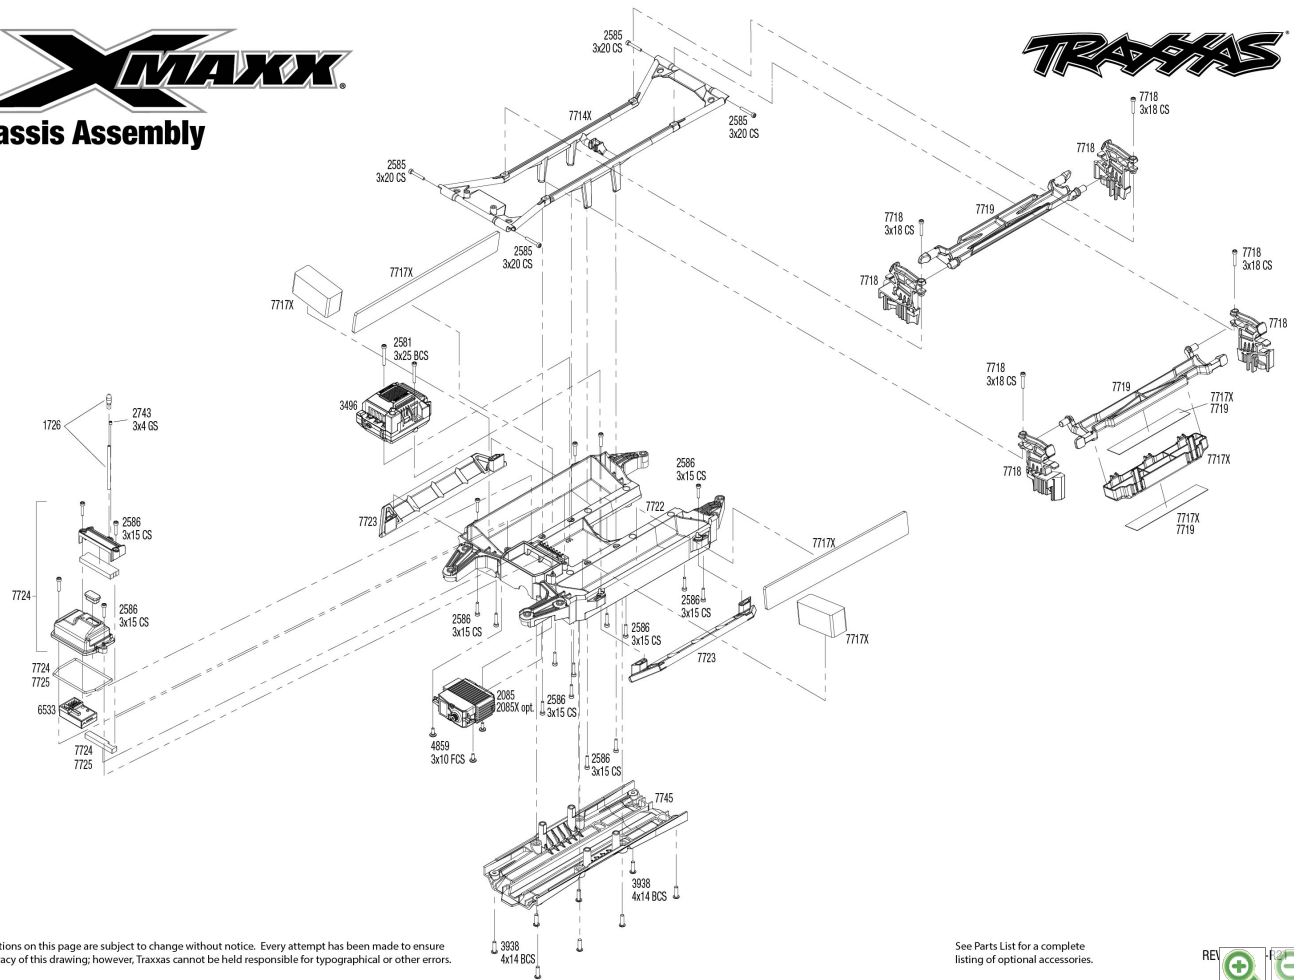

X-Maxx 8s (77086-4) Chassis Assembly Exploded View

0.0 ★★★★★
No rating available