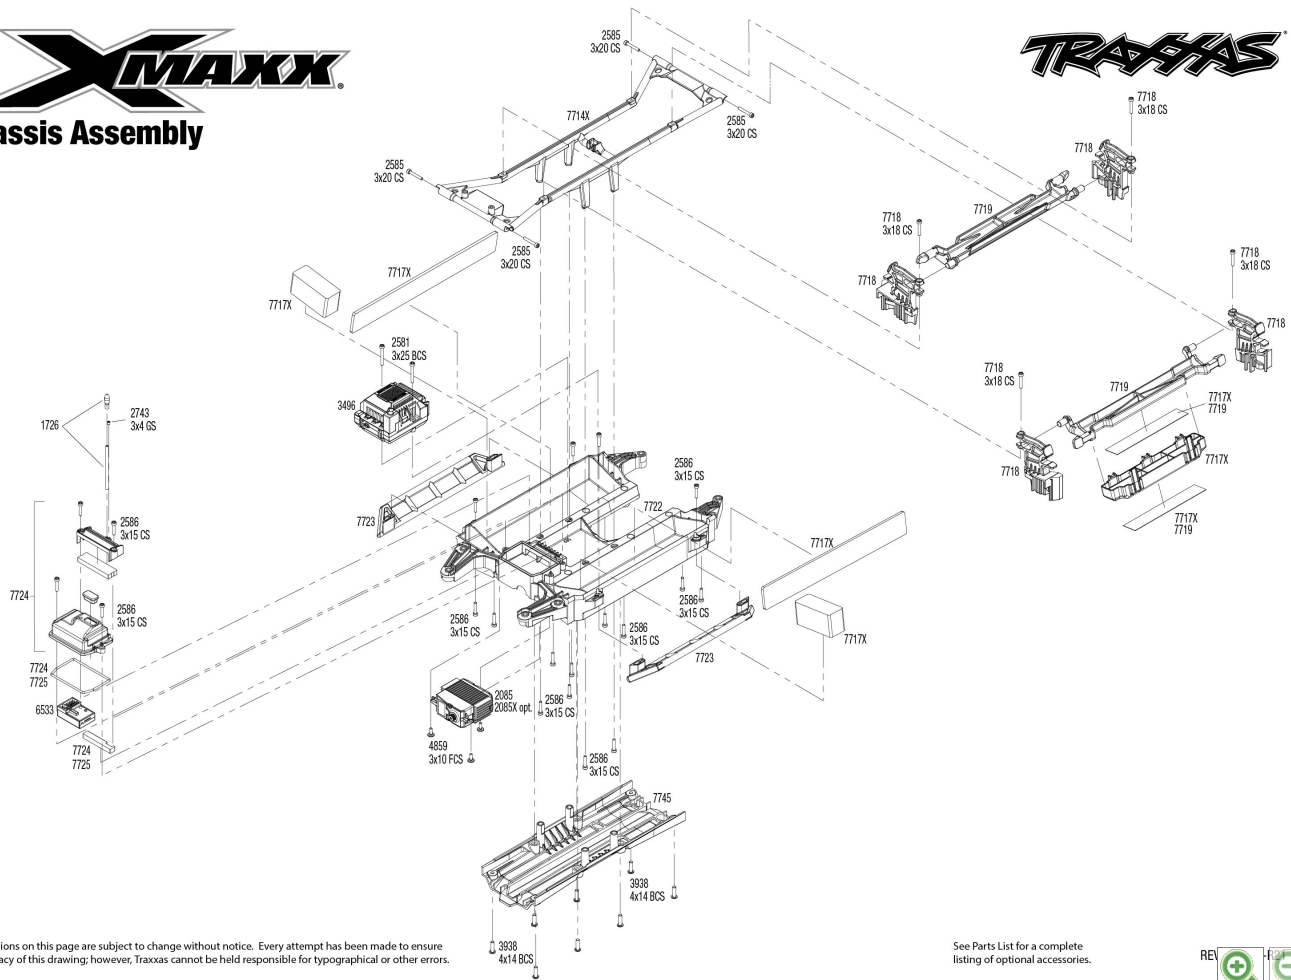

X-Maxx 8s (77086-4) Chassis Assembly Exploded View

0.0 ★★★★★
No rating available