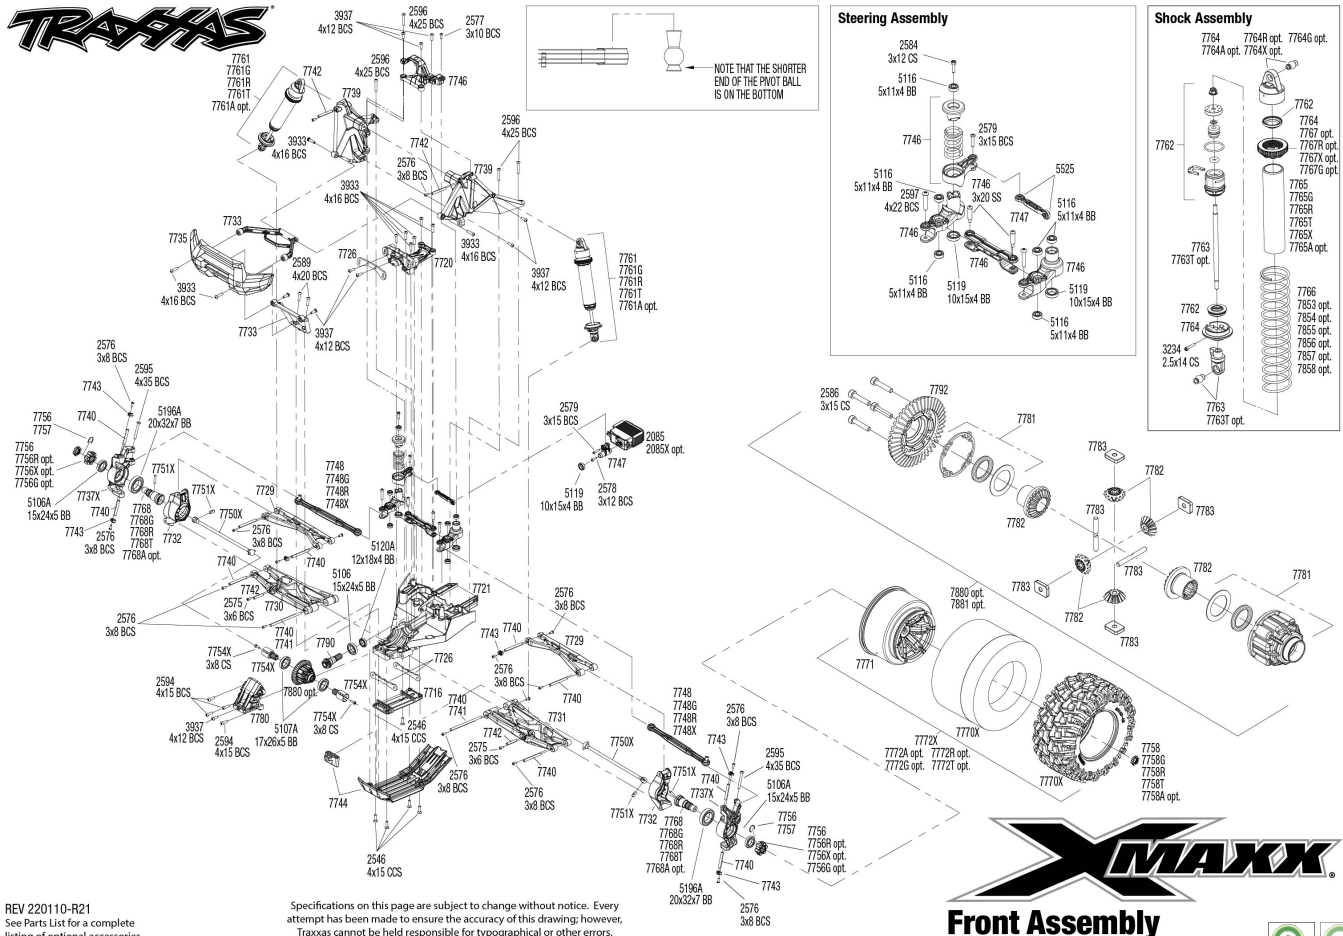

X-Maxx 8s (77086-4) Front Assembly Exploded View

0.0 ★★★★★
No rating available