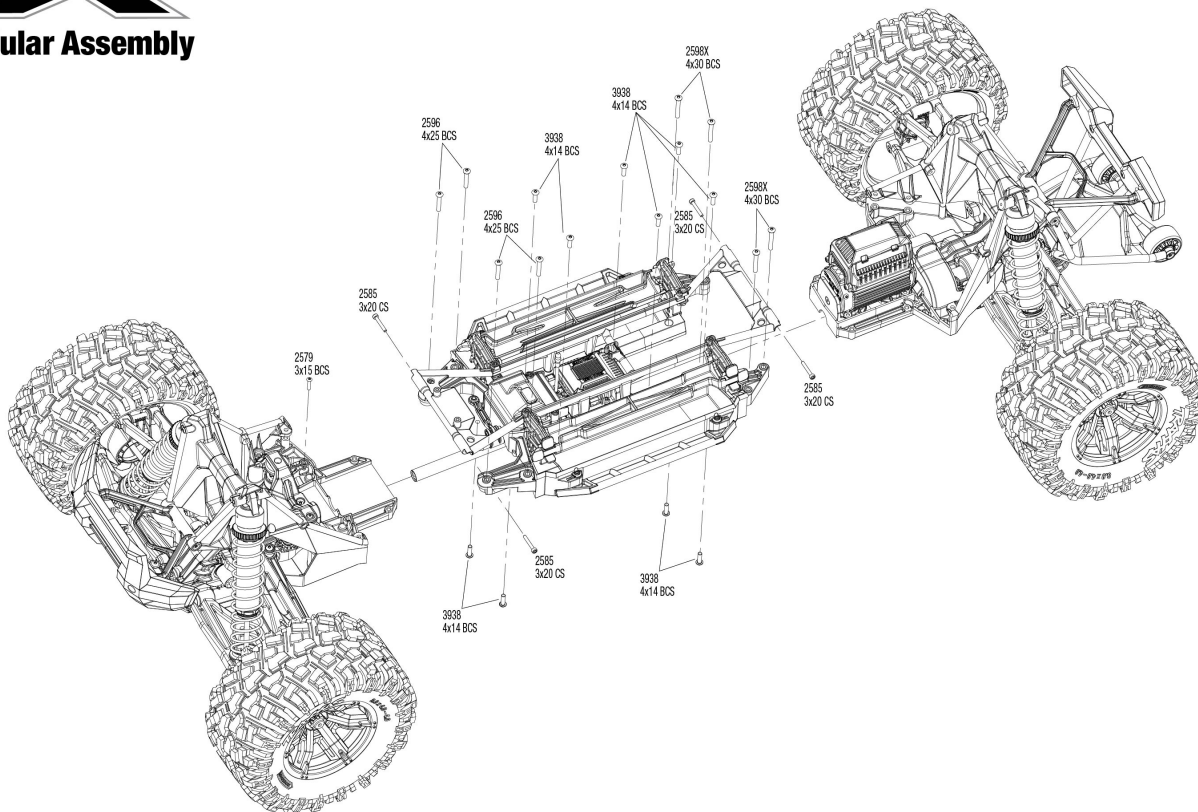

X-Maxx 8s (77086-4) Modular Assembly Exploded View

REV 220110-R21

0.0 ★★★★★
No rating available