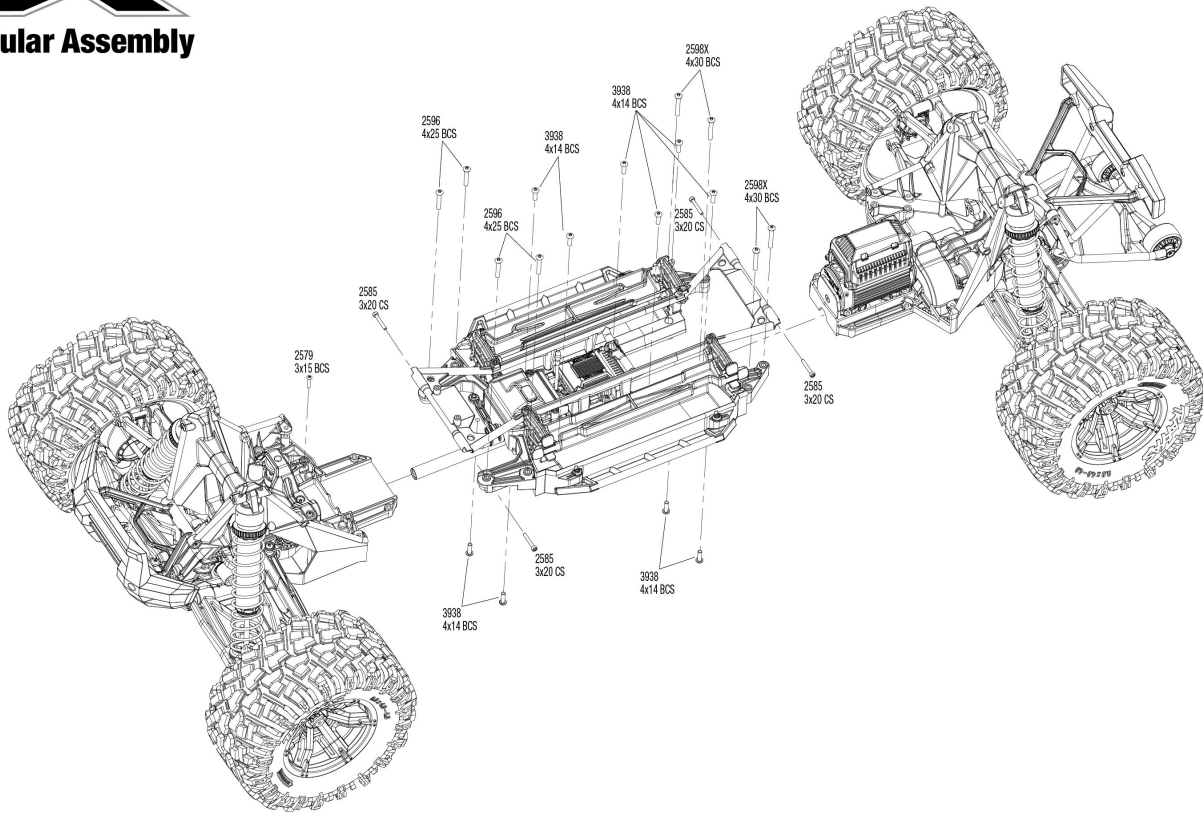

X-Maxx 8s (77086-4) Modular Assembly Exploded View

REV 220110-R21

0.0 ★★★★★
No rating available