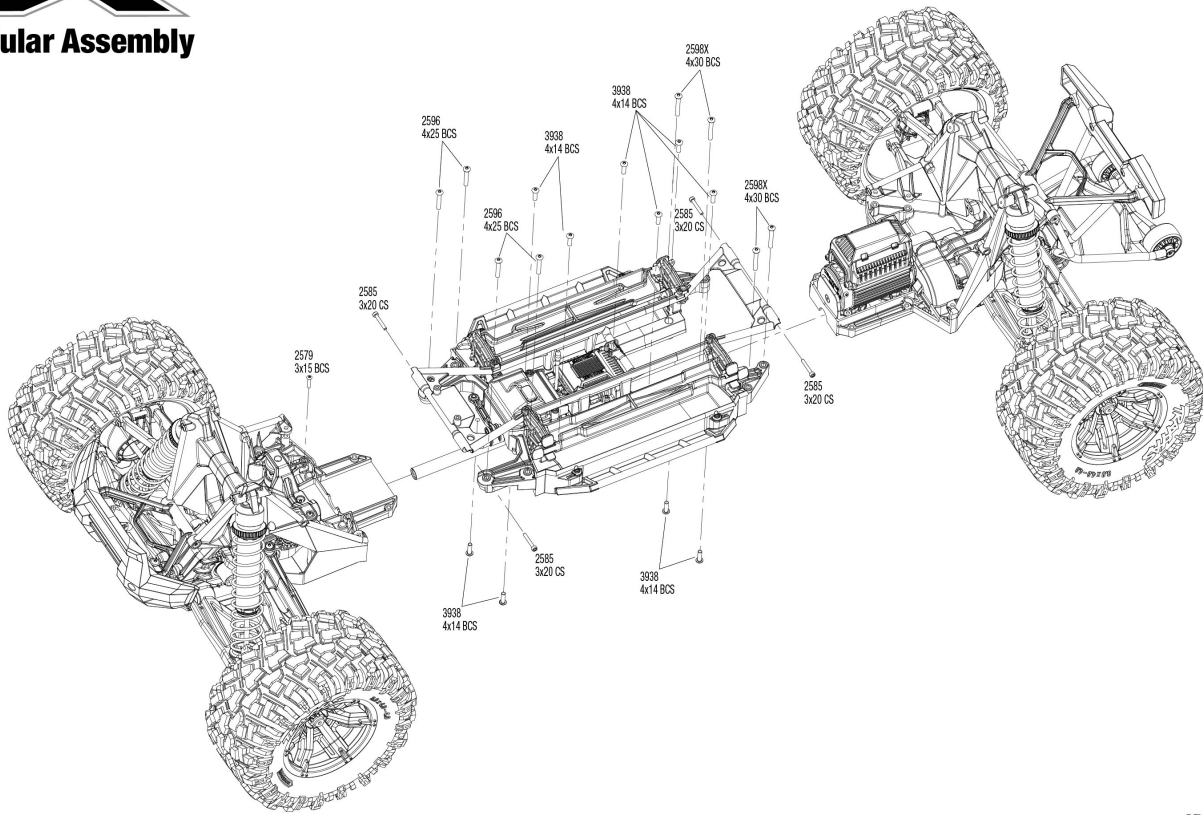

X-Maxx 8s (77086-4) Modular Assembly Exploded View

REV 220110-R21
Specifications on this page are subject to change without notice.
Every attempt has been made to ensure the accuracy of this drawing; however, Traxxas cannot be held responsible for typographical or other errors. See Parts List for a complete listing of options.
 