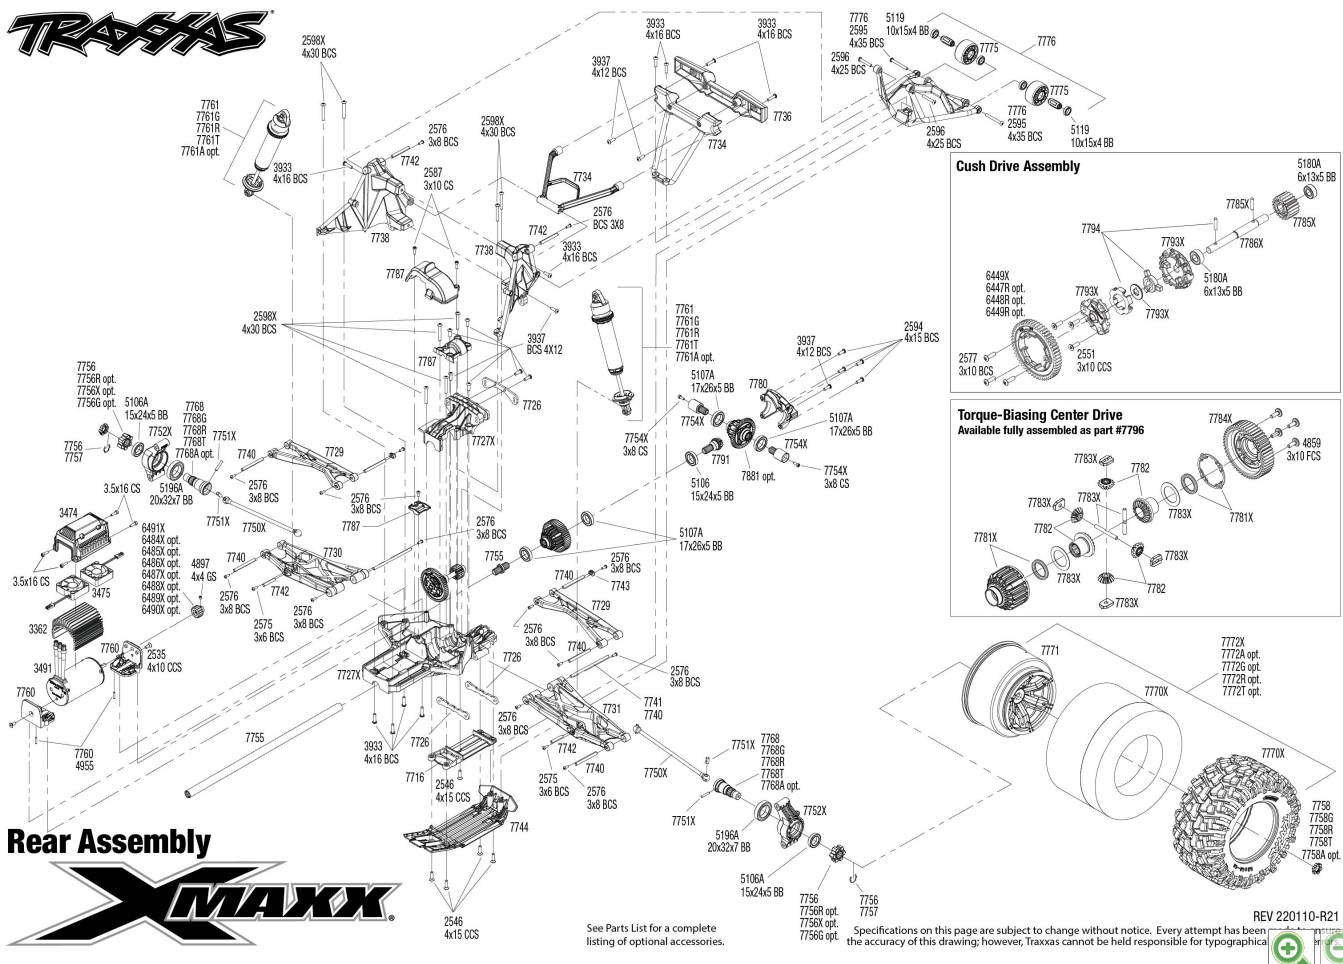

X-Maxx 8s (77086-4) Rear Assembly Exploded View

0.0 ★★★★★
No rating available