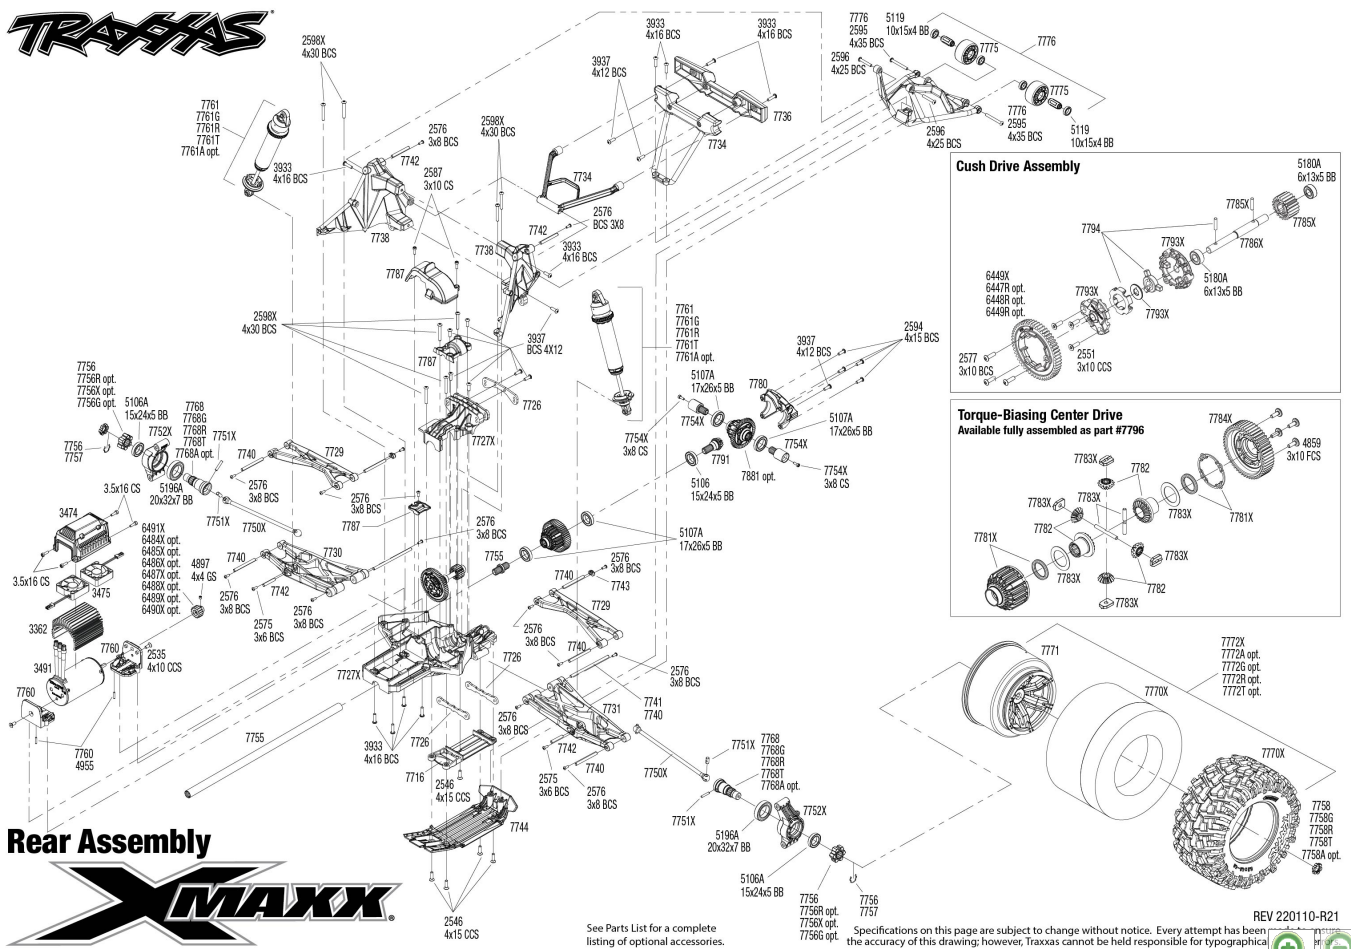

X-Maxx 8s (77086-4) Rear Assembly Exploded View

0.0 ★★★★★
No rating available